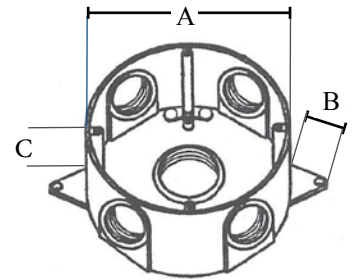

4" Round Box

5 Hole

Features

- 17.2 cubic inch capacity
- Includes four closure plugs and grounding screws
- 1/2" or 3/4" knockouts
- For wall or ceiling mounting
- Installation instructions included
- Gray, bronze and white

Application

- UL listed for wet locations
- For use with all round outlet box and lampholder covers

Standard Material

- Copper free aluminum

UL* Listed and 2011 NEC*
and NEMA* 3R Compliant

Catalog Number	UPC	KO	Ship Case	Weight/Case	A	Inches B	C
WRB1550	81890	1/2"	25	14	4.31	.65	1.58
WRB1550B*	85580	1/2"	25	14	4.31	.65	1.58
WRB1550W**	83631	1/2"	25	14	4.31	.65	1.58
WRB1575	81891	3/4"	25	14	4.31	.65	1.58
WRB1575W**	83632	3/4"	25	14	4.31	.65	1.58