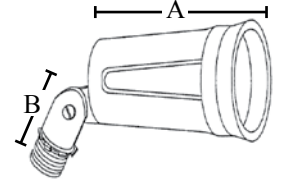

Par Lamp Holders

Features

- Medium base
- 1/2" locknut and gasket included
- 150 Watts
- Max Par38
- Swivels 180°
- Gray, bronze and white

Application

- UL listed for wet locations

Standard Material

- Copper free aluminum

Standard Finish

- Premium powder coat finish

Catalog Number	UPC	KO	Ship Case	Weight/Case	Inches	
					A	B
WPAR50	80868	1/2"	50	22	2.57	2.00
WPAR50B*	85579	1/2"	50	22	2.57	2.00
WPAR50W**	83633	1/2"	50	22	2.57	2.00