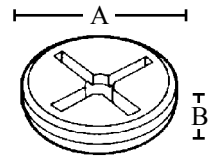

## Standard Finish

- Cast aluminum – premium powder coat finish

| Catalog Number   | UPC   | KO          | Ship Case | Weight/ Case | Inches |     |  |
|------------------|-------|-------------|-----------|--------------|--------|-----|--|
|                  |       |             |           |              | A      | B   |  |
| <b>WP50</b>      | 19700 | <b>1/2"</b> | 100       | 2            | .79    | .33 |  |
| <b>WP75</b>      | 19710 | <b>3/4"</b> | 50        | 2            | 1      | .30 |  |
| <b>WP100</b>     | 19720 | <b>1"</b>   | 25        | 2            | 1.23   | .28 |  |
| Plastic          |       |             |           |              |        |     |  |
| <b>WP50PL</b>    | 86412 | <b>1/2"</b> | 100       | 1            | .79    | .33 |  |
| <b>WP50PLB*</b>  | 86521 | <b>1/2"</b> | 50        | 1            | .79    | .33 |  |
| <b>WP50PLW**</b> | 86520 | <b>1/2"</b> | 50        | 1            | .79    | .33 |  |
| <b>WP75PL</b>    | 86413 | <b>3/4"</b> | 50        | 1            | 1      | .30 |  |
| <b>WP100PL</b>   | 86414 | <b>1"</b>   | 25        | 1            | 1.23   | .28 |  |