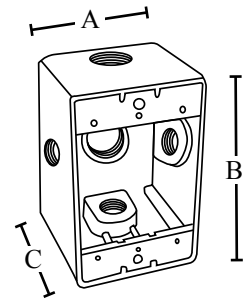

Single Gang Boxes

5 Hole Deep Side Opening

Features

- 28 cubic inch capacity
- 1/2", 3/4" or 1" knockouts
- Superior commercial quality die cast metal construction
- Boxes include closure plugs, grounding screws and mounting lugs
- Installation instructions included
- Gray

Applications

- UL listed for wet locations
- For wall or pole mounting of outdoor outlets, switches or floodlights

Standard Material

- Copper free aluminum

Standard Finish

- Premium powder coat finish

UL* Listed and 2011 NEC* and NEMA* 3R Compliant

Catalog Number	UPC	KO	Ship Case	Weight/Case	A	Inches B	C
WDB1550X	85080	1/2"	25	13	2.81	4.56	2.62
WDB1575X	85081	3/4"	25	13	2.81	4.56	2.62
WDB15100X	85082	1"	25	13	2.81	4.56	2.62