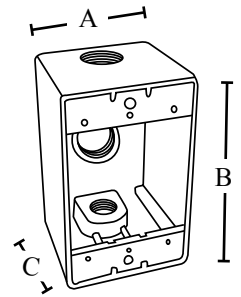

Single Gang Boxes

3 Hole Deep

Features

- 28 cubic inch capacity
- 1/2", 3/4" or 1" knockouts
- Superior commercial quality die cast metal construction
- Boxes include closure plugs, grounding screws and mounting lugs
- Installation instructions included
- Gray, bronze and white

Catalog Number	UPC	KO	Ship Case	Weight/ Case	A	Inches B	C
WDB1350	85107	1/2"	20	16	2.81	4.56	2.62
WDB1350B*	86544	1/2"	20	16	2.81	4.56	2.62
WDB1350W**	86543	1/2"	20	16	2.81	4.56	2.62
WDB1375	85078	3/4"	20	16	2.81	4.56	2.62
WDB1375B*	86546	3/4"	20	16	2.81	4.56	2.62
WDB1375W**	86545	3/4"	20	16	2.81	4.56	2.62
WDB13100	85079	1"	20	16	2.81	4.56	2.62