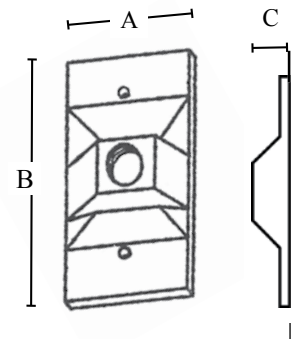

Single Gang Covers

1 or 3 Hole Rectangle

Features

- 1 or 3 hole 1/2" knockouts
- Includes gasket and screws
- Fits FS device boxes
- Superior commercial quality die cast metal construction
- Installation instructions included
- Gray, bronze and white

Applications

- Fits FS device boxes

Standard Material

- Copper free aluminum

Standard Finish

- Premium powder coat finish

UL* Listed and 2011 NEC*
and NEMA* 3R Compliant

Catalog Number	UPC	# of Holes	KO	Ship Case	Weight/Case	A	B	C
WCR1150	81943	1	1/2"	50	14	2.79	4.55	.99
WCR1150W**	83629	1	1/2"	50	14	2.79	4.55	.99
WCR1350	80916	3	1/2"	50	14	2.79	4.55	.99
WCR1350B*	86526	3	1/2"	50	14	2.79	4.55	.99
WCR1350W**	83630	3	1/2"	50	14	2.79	4.55	.99