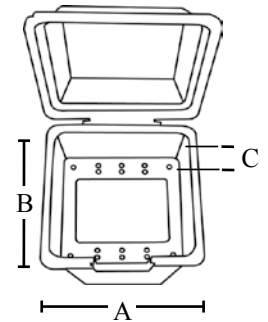

### Standard Finish

- Premium powder coat finish

UL\* Listed and 2011 NEC\*  
and NEMA\* 3R Compliant

Catalog Number	UPC	Ship Case	Weight/Case	A	Inches B	C
<b>WCIU2</b>	83688	10	10	4.40	4.54	3.50