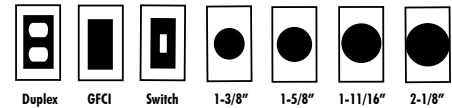

### Standard Finish

- Premium powder coat finish

UL® Listed and 2011 NEC® and NEMA® 3R Compliant

Showing 14 possible snap in configurations

Catalog Number	UPC	Ship Case	Weight/Case	A	Inches B	C
<b>WCIU1</b>	83687	24	11	2.81	4.56	2.75
<b>WCIU1D</b>	86553	24	14	2.81	4.56	3.50