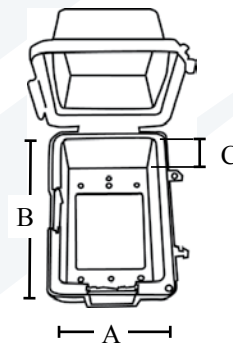

### Standard Finish

- Premium powder coat finish

UL® Listed and 2011 NEC® and NEMA® 3R Compliant

Showing 14 possible snap in configurations

Catalog Number	UPC	Ship Case	Weight/Case	A	Inches B	C
<b>WCIU1</b>	83687	24	11	2.81	4.56	2.75
<b>WCIU1D</b>	86553	24	14	2.81	4.56	3.50