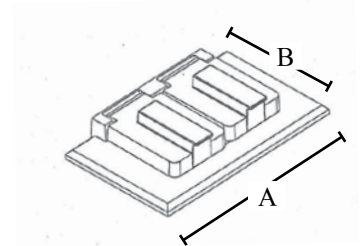

## Standard Finish

- Premium powder coat finish

UL\* Listed and 2011 NEC\*  
and NEMA\* 3R Compliant

Catalog Number	UPC	Ship Case	Weight/ Case	Inches	
				A	B
<b>WCH1DUP</b>	81892	50	35	4.56	2.81
<b>WCH1DUPB*</b>	85575	50	35	4.56	2.81
<b>WCH1DUPW**</b>	85574	50	35	4.56	2.81