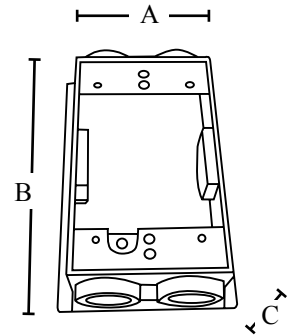

Single Gang Extension

4 Hole

Features

- 1/2" or 3/4" knockouts
- Installation instructions included

Application

- Expands cubic capacity and enables flush finish
- UL listed for wet locations

Standard Material

- Copper free aluminum

Standard Finish

- Premium powder coat finish

UL* Listed and 2011 NEC*
and NEMA* 3R Compliant

Catalog Number	UPC	KO	Ship Case	Weight/Case	A	Inches B	C
WB1450EXT	85096	1/2"	25	18	3.464	5.236	1.575
WB1475EXT	86547	3/4"	25	16	3.464	5.236	1.575