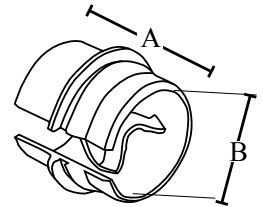

Cable Connectors

NM Sheathed

Features

- RCR50 easily installs in all 1/2" metal knock outs
- RCR75 easily installs in all 3/4" metal knockouts
- Retrofit design allows you to install from the inside or outside of enclosure

Applications

- Remodel work or new construction
- For use with non-metallic sheathed cable

Standard Material

- Plastic

RCR50

RCR75

| Catalog Number | UPC | Size | Unit Carton | Ship Case | Weight/Case | Inches | |
|----------------|-------|-------------|-------------|-----------|-------------|--------|-----|
| | | | | | | A | B |
| RCR50 | 85170 | 1/2" | 100 | 1000 | 4 | 1.0 | .50 |
| RCR75 | 85171 | 3/4" | 50 | 500 | 3 | 1.1 | .75 |