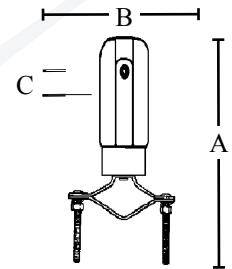

Wireholders

Adjustable

Features

- Corrosion resistant and electro-galvanized finish ensure a long product life in all climates
- The unique design allows for safe and secure installation of power drop cables on the outside of buildings

Applications

- Protects sheathing and ensures performance

Standard Material

- Porcelain/steel

Standard Finish

- Steel parts are electro-galvanized

Catalog Number	UPC	Size	Ship Case	Weight/Case	Inches		Opening C
					A	B	
999	70240	1-1/4" - 3"	20	34	7.62	5.60	1.0 x .875