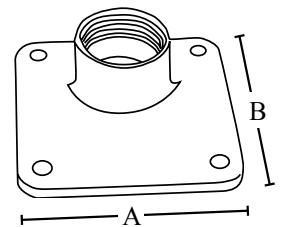

Meter Hubs

Features

- Includes hardware
- Corrosion resistant construction withstands inclement weather

Applications

- Attach to meter boxes or enclosures to provide threaded opening for conductors

Standard Material

- Zinc die cast

Catalog Number	UPC	Size	Ship Case	Weight/ Case	Inches	
					A	B
9663	85021	1"	10	2.5	3.25	3.25
9674	85022	1-1/4"	10	2.3	3.25	3.25
9685	85023	1-1/2"	10	2.0	3.25	3.25
9696	85024	2"	10	2.0	3.25	3.25
9707	85025	2-1/2"	10	2.0	3.25	3.25