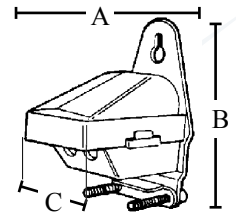

## Applications

- Use as a connecting point in an overhead service entrance for SEU cable
- Fits 2/3, 3#2/0 and #4/0 cables

## Standard Material

- PVC

Catalog Number	UPC	Fits Cable	Ship Case	Weight/Case	Inches		
					A	B	C
<b>727</b>	17610	<b>2/3</b>	30	8	2.75	2.75	1.87
<b>729</b>	17630	<b>3#2/0, #4/0</b>	10	11	4.25	4.25	3.00