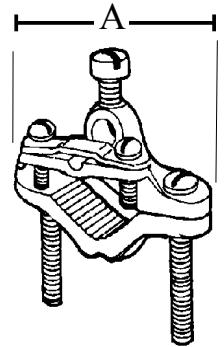

Ground Clamps for Armored Wire

For Direct Burial - Bronze

Features

- Fits #8, 6, or 4 bare armored ground wire copper
- Integral clamp securely holds armor

Applications

- Use to connect bare or armored copper wire to galvanized steel water pipe or copper tubing

Standard Material

- Bronze
- Screws - bronze/stainless steel

Catalog Number	UPC	Size	Wire Range	Copper Rod Range	Hardware	Unit Carton	Ship Case	Weight/Case	Inches A
630DB	16260	1/2" - 1"	#8 - #4	1/2" - 1"	Bronze/Stainless steel	10	100	20	2.30