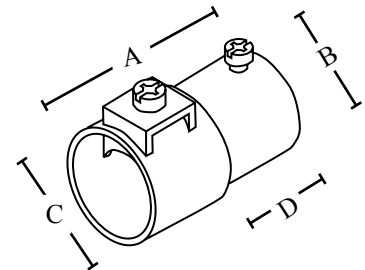

Top-Bite Combination Couplings

EMT Set Screw Type to Flex

Features

- Set screw type
- One piece tubular construction affording extra strength
- Dual gripping saddle clamps
- Saddle clamps ride up and down on screw for ease of installation
- Tri combo head screw

Applications

- To connect Flex, AC, and MC cables to EMT conduit

Standard Material

- Steel

Standard Finish

- Zinc plated

Catalog Number	UPC	Size	Unit Carton	Ship Case	Weight/Case	Inches			
						A	B	C	D
420TBS	85193	3/8"	50	250	21	1.563	.875	.75	.625
421TBS	85194	1/2"	25	125	17	2.00	.875	1.062	.625
422TBS	85195	3/4"	20	100	18	2.125	1.125	1.25	.8125