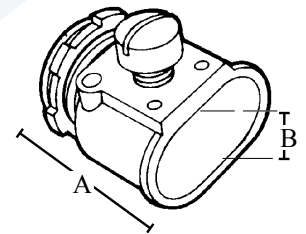

## 1 Screw - Set Screw Type - For BX-Flex

### Features

- Duplex 2 screw clamp type
- UL listed locknut
- Male hub NPT
- Tri-combo screw head
- Fits aluminum smooth extruded MC range .210-.500

### Applications

- Indoor dry location use only
- Strap-type fitting used to connect flexible metal conduit or armored cable to box or enclosure

### Standard Material

- Zinc die cast

Catalog Number	UPC	BX Flex Size	KO	Unit Carton	Ship Case	Weight/Case	Inches	
							A	B (Min.)
<b>370</b>	13590	<b>3/8"</b>	1/2"	25	250	28	1.42	.63