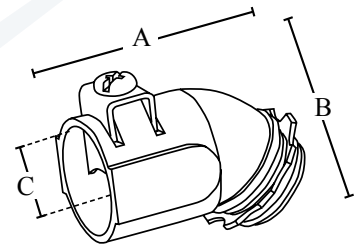

Top-Bite Saddle Type Connectors

45° with Insulated Throat

Features

- With insulated throat
- Male hub threads - NPSM
- One piece malleable construction affording extra strength
- Dual gripping saddle clamps
- Saddle clamps ride up and down on screw for ease of installation
- Tri combo head screw

Applications

- To connect Flex, AC, and MC cables to a box or enclosure

Standard Material

- Malleable iron
- Steel locknuts
- Steel clamps

Standard Finish

- Zinc plated

Catalog Number	UPC	Size	KO	Unit Carton	Ship Case	Weight/Case	Opening Min.	Cable Max.	A	Inches B	C
230TBS	85183	3/8"	1/2"	50	300	46	.437	.656	1.81	1.75	.94
231TBS	85184	1/2"	1/2"	25	150	39	.750	.937	2.13	2.13	1.25
232TBS	85185	3/4"	3/4"	20	120	38	.906	1.125	2.38	2.31	1.44