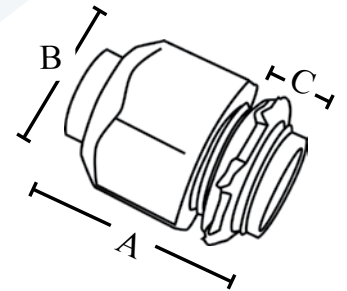

### Features

- One piece type easily affixes to conduit
- Straight

### Standard Material

- PVC

Catalog Number	UPC	Size	Unit Carton	Ship Case	Weight/Case	Inches		
						A	B	C
<b>1501</b>	83022	<b>1/2"</b>	25	100	20	1.750	.500	1.250
<b>1502</b>	83023	<b>3/4"</b>	25	100	28	1.800	.625	1.500