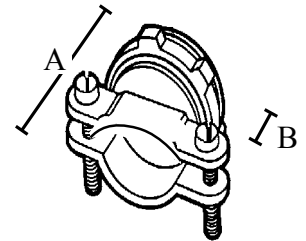

NM Clamp Type Connectors

For NM and SE Round Cable

Features

- Non-watertight
- Two screws

Applications

- Indoor use only
- In a dry location, use to connect non-metallic sheathed cable to a steel outlet box or other metal enclosure

Standard Material

- Zinc die cast

Catalog Number	UPC	Size	Fits Cable	Unit Carton	Ship Case	Weight/Case	Inches	
							A	B
143R	10950	1"	SE Cable 6-3, 4-3, 4-2, 2-2 NM Cable 12-3, 12-4, 10-3, 10-4, 8-3, 8-2, 6-2, 4-2	25	250	37	1.190	.645
144R	10960	1-1/4"	SE Cable 10-2, 8-2, 6-2, 4-2 NM Cable 8-3, 6-3, 4-3, 2-3	10	100	24	1.330	.660
145R	10970	1-1/2"	SE Cables 3-3, 3-2, 3-1	10	100	34	1.470	.740
146R	10980	2"	SE Cables 3-4/0	5	50	23	1.620	.750