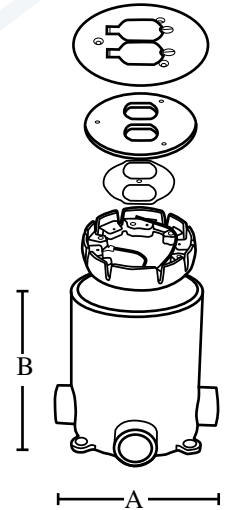

### Features

- Round , non-metallic PVC drop in box
- Bronze colored cover
- Includes reducers; corrosion resistant hardware

### Applications

- Combine power, data and communications in same box
- Easy trim out
- Accommodates concrete pours of different thickness

Catalog Number	UPC	Ship Case	Weight/ Case	A	B
<b>1236</b>	23276	9	18	6.4375	6.00
Floor base box (4)-3/4" hubs, (4)-3/4"-1/2" reducers, level ring & pour cover					
<b>1237</b>	23277	9	17	6.4375	6.00
Floor base box (2)-3/4" hubs, (2)-1" hubs (2)-3/4"-1/2" reducers, level ring & pour cover					
<b>1238</b>	23278	10	3	---	---
PVC-Duplex cover bronze					