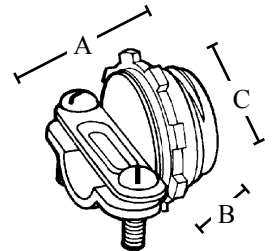

NM Clamp Type Connectors

3/8" NM Cable

Features

- Fits NM Cable: #14/2, #12/2, #12/3, AWG or 2 # 14/2 AWG or flex cord .300 to .560 inches diameter 3/8" (1/2" KO)

Applications

- For connecting non-metallic cable to box or enclosure

Standard Material

- Zinc die cast

Catalog Number	UPC	Size	Fits Cable	Unit Carton	Ship Case	Weight/Case	Inches		
							A	B	C
120	10690	1/2"	NM Cable from 2#14-2 w/ground and 2#12-2 w/ground	100	1000	50	.814	.44	.92