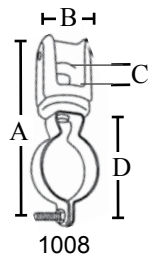

Wireholders

Heavy Duty

Features

- Heavy duty for optimal performance
- Protects sheathing
- Bolt or hanger assembly

Applications

- Secure wires before entry into a mast or SE cap

Standard Material

- Porcelain/steel

Catalog Number	UPC	Bolt Size	Size	Ship Case	Weight/ Case	Inches		Opening	
						A	B	C	D
1004	70290	3/8" X 5"	---	25	22	8.156	1.875	1.0 X .875	5.00
1008	70322	Hanger	2"	25	31	6.416	1.875	1.0 .875	3.375