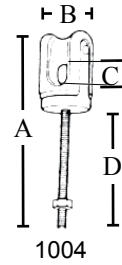

Wireholders

Heavy Duty

Features

- Heavy duty for optimal performance
- Protects sheathing
- Bolt or hanger assembly

Applications

- Secure wires before entry into a mast or SE cap

Standard Material

- Porcelain/steel

Catalog Number	UPC	Bolt Size	Size	Ship Case	Weight/ Case	Inches		Opening	
						A	B	C	D
1004	70290	3/8" X 5"	---	25	22	8.156	1.875	1.0 X .875	5.00
1008	70322	Hanger	2"	25	31	6.416	1.875	1.0 .875	3.375