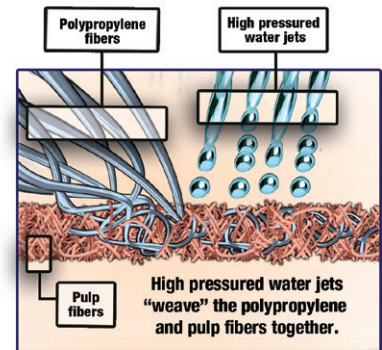

# T800 Jumbo Roll Wipers

**Wall Mount Jumbo Roll Dispenser**  
Product #: 99914

**Floor Stand Jumbo Roll Dispenser**  
Product #: 99911

Made in the USA  
From Imported  
Materials

- Ideal for use in wiping applications using solvents, rough surfaces or needing low lint
- Large quantity of sheets allows for less time spent replacing rolls
- WaterWeave™ is made using high pressure water jets that “weave” polypropylene and cellulose fibers together

**WaterWeave™**

**T800**

*Uses: Ideal use in wiping applications using solvents, rough surfaces or needing low lint*

Compare to WYPALL\*\* X80 Wipers