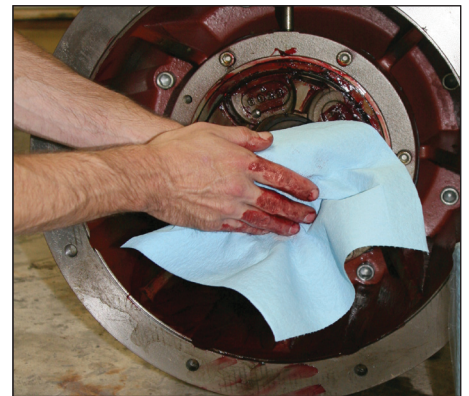

Compare to SCOTT® Shop Towels

TOOLBOX® Shop Towels 200ct Center-Pull Box

Product Number:	55202
Sheet Size:	9.9 IN. x 13.1 IN.
Quantity Per Box:	200 Sheets
Quantity Per Case:	6 Boxes
Color:	Blue
TI:	3 Cases/Layer
HI:	8 Layers/Pallet
Case Dimensions:	Length: 26.5" Width: 17.7" Height: 11.1"
Cases Per Pallet¹:	24 Cases/Pallet LTL 24 Cases/Pallet TL
Case Weight:	21.5 Pounds
Pallets Per Truck:	30
UPC:	660708552029
GTIN:	10660708552026

¹ Less Than Truckload (LTL) Truckload (TL)

To order, contact your **Authorized SELLARS Distributor**

©2012 Sellars Absorbent Materials, Inc. 10.12