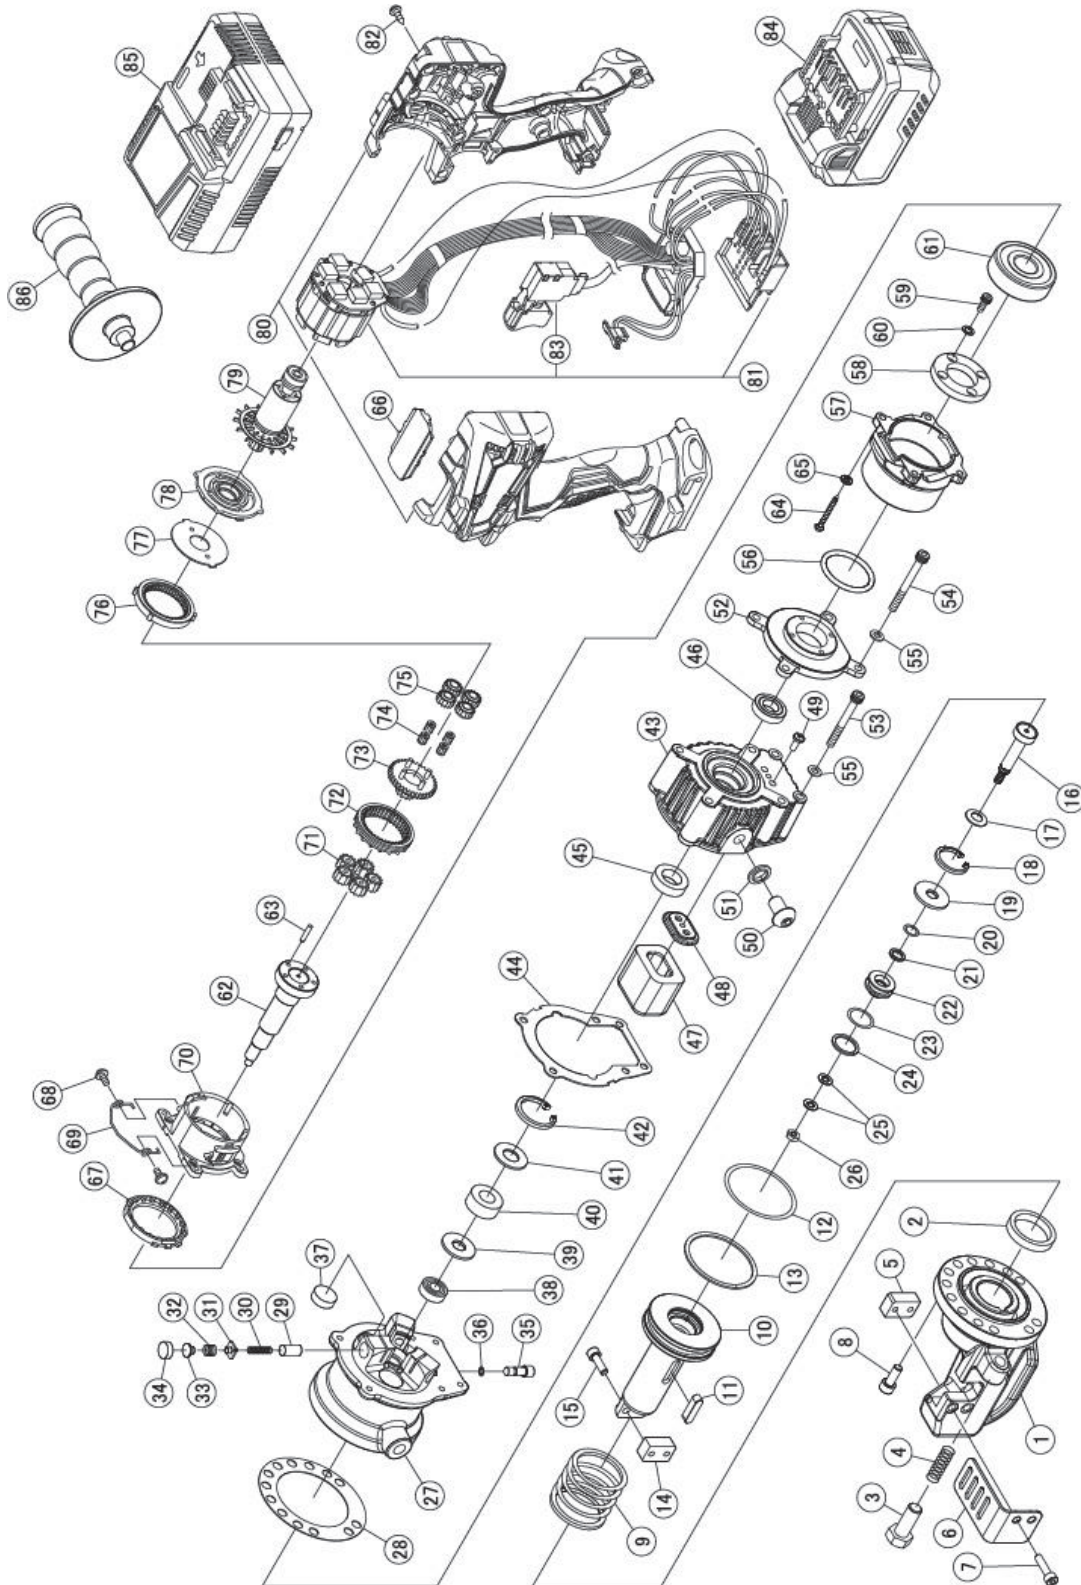

BN PRODUCTS-USA, LLC.

3450 Sabin Brown Road • Wickenburg, Arizona 85390
(800) 992-3833 • (928) 684-2813 • www.bnproducts.com

DCC-1636BLH

Products that make money, save money and add value to your bottom line

BN PRODUCTS-USA, LLC.

3450 Sabin Brown Road • Wickenburg, Arizona 85390

(800) 992-3833 • (928) 684-2813 • www.bnproducts.com

No.	Part No.	Part Name	Qty
1	1C2071000	HOUSING	1
2	7USI26	USI PACKING	1
3	7B10030T11	STOPPER BOLT 10X30	1
4	1C16031	LOCK SPRING	1
5	1CL003	CUTTER BLOCK NO. 13L	1
6	1C4199500	CUTTER GUARD	1
7	7CB205022	CAP BOLT WITH WASHER M5X22	2
8	7CB06018	CAP BOLT M6X18	13
9	1C4139602	RETURN SPRING	1
10	1C3097800	PISTON	1
11	7K0606023R2H	PISTON KEY	1
12	7ORP49RF	O RING P49RF	1
13	7BRP49B	BACK UP RING P49	1
14	1CL003	CUTTER BLOCK NO. 13L	1
15	7CB205015	CAP BOLT WITH WASHER M5X15	2
16	1C4138501	RETURN VALVE	1
17	7BW008	DISK SPRING 8	1
18	7SRH026	SNAP RING H26	1
19	1CB4104002	GUIDE CLAMP	1
20	7SPNC8	SPNC PACKING SPNC8	1
21	7BRP8B	BACK UP RING P8T2	1
22	1C4152300	RETURN VALVE GUIDE	1
23	7ORP16	O RING P16	1
24	7BRP16B	BACK UP RING P16T2	1
25	7SPW005	PLATE WASHER S5	2
26	7NU005	U NUT 5	1
27	1C2071100	CYLINDER	1
28	1C4272700	CYLINDER PACKING	1
29	1C4103200	RAM	3
30	1C4273700	RAM RETURN SPRING	3
31	1C197301	DELIVERY VALVE	3
32	1C1331	DELIVERY VALVE SPRING	3
33	1C13352	SPRING GUIDE	3
34	1C13292	PUMP HEAD SEAL	3
35	1C4196500	RELEASE VALVE	1
36	7ORS4	O RING S4	1
37	3P1044	MAGNET FILTER	2
38	7635	BALL BEARING	1
39	1C4137200	BEARING GUIDE (2)	1
40	7RNAF81510	NEEDLE BEARING	1
41	1C4103000	BEARING GUIDE	1
42	7SRH020	SNAP RING H20	1
43	1C2044700	PUMP CASE	1

44	1C4143403	PUMP CASE PACKING	1
45	7SC12257	OIL SEAL	1
46	1C4137300	AIR BAG	1
47	1C4137400	AIR BAG NUT	1
48	7NT04012	TAPPING SCREW 4X12	2
49	7BB10008	BUTTON BOLT 10X8	1
50	7WF10	SEAL WASHER WF10	1
51	76901ZZ	BALL BEARING 6901ZZ	1
52	3AP3127500	DISTANCE PIECE P	1
53	7CB05045	CAP BOLT M5X45	2
54	7CB05050	CAP BOLT M5X50	4
55	7GW005	WASHER M5	6
56	7JASO20371ATF	O RING	1
57	1C3141100	DISTANCE PIECE M	1
58	3AP4230600	WASHER	1
59	7CB04010	CAP BOLT M4X10	4
60	7GW004	WASHER M4	4
61	76303ZZ	BEARING	1
62	1C3141000	CAM SHAFT	1
63	7DP03015	DOWEL PIN 3X15	5
64	7NT04030	TAPPING SCREW 4X30	4
65	7SW004	SPRING WASHER M4	4
66	1C2071300	SHIFT PLATE	1
67	7HTK372226B	SHIFT DOG	1
68	7HTK331895B	SCREW SET (2 PCS.)	2
69	7HTK339755B	SHIFT ARM	1
70	7HTK372225B	REAR CASE	1
71	7HTK339774B	PLANET GEAR (B) SET (5 PCS.)	5
72	7HTK339758B	SLIDE RING GEAR	1
73	7HTK339759B	PINION (B)	1
74	7HTK331926B	NEEDLE BEARING SET (4 PCS)	4
75	7HTK334441B	PLANET GEAR (A) SET(4 PCS)	4
76	7HTK339760B	FIRST RING GEAR	1
77	7HTK339761B	WASHER (B)	1
78	7HTK339762B	MOTOR SPACER	1
79	7HTK361070B	ROTOR PINION SET	1
80	7HTK372885B	HOUSING (A) (B) SET	1
81	7HTK372227B	TERMINAL PIECE SET	1
82	7HTK313687B	FLANGE TAPPING SCREW D3X16	10
83	7HTK370151B	SWITCH	1
84	(BSL36A18)	MULTI-VOLT BATTERY	1
85	(UC18YSL3)	BATTERY CHARGER	1
86	1C1627	SIDE HANDLE	1
	7CSP100	PLASTIC CARRYING CASE	1

Products that make money, save money and add value to your bottom line