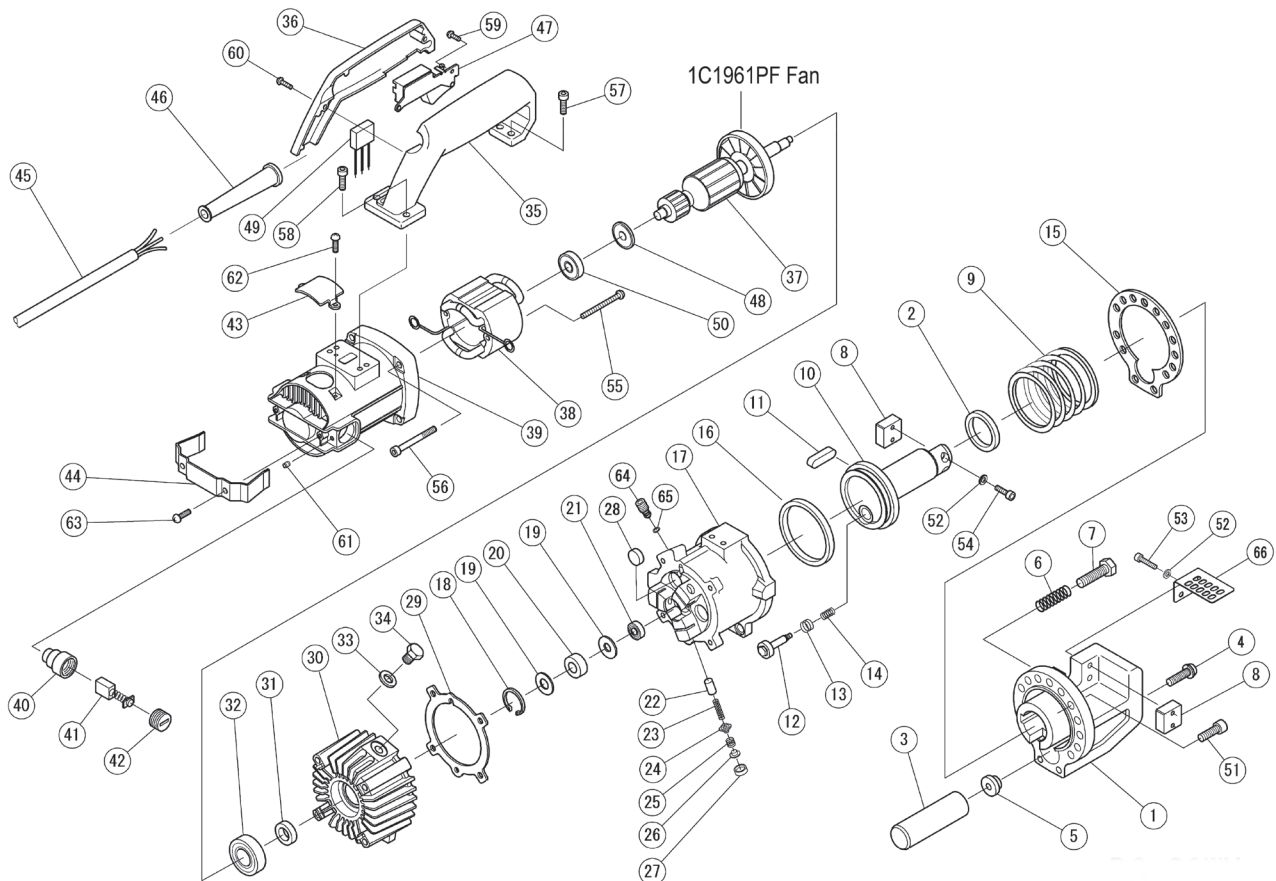

BN PRODUCTS-USA, LLC.

3450 Sabin Brown Road • Wickenburg, AZ 85390
(800) 992-3833 • (928) 684-2813 • mail@bnproducts.com

DC-20WH Portable Rebar Cutter Parts Guide

BN PRODUCTS-USA, LLC.

3450 Sabin Brown Road • Wickenburg, AZ 85390
 (800) 992-3833 • (928) 684-2813 • mail@bnproducts.com

DC-20WH Portable Rebar Cutter Parts Guide

1	1CM20012	HOUSING
2	1CM2002	SEAL PACKING SKY35
3	1C1958	AIR BAG
4	1CM2028	AIR BAG SET BOLT
5	1CM2027	AIR BAG NUT
6	1C1603	LOCK SPRING
7	7B10038	STOPPER BOLT M10X38
8	RB-20XH	CUTTER BLOCK SET
9	1C1920	RETURN SPRING
10	1C19171	PISTON
11	1C1936	PISTON KEY
12	1C1319	RETURN VALVE
13	1C1921	RETURN VALVE SPRING
14	1C1922	VALVE END SPRING
15	1CM2025	CYLINDER PACKING
16	1C1918	SEAL PACKING
17	1C2061500	CYLINDER
18	1C1326	SNAP RING H27
19	1C1325	BEARING GUIDE
20	1C1340	NEEDLE BEARING
21	1CW0003	BALL BEARING 698
22	1C1327	RAM
23	1C1330	RAM RETURN SPRING
24	1C13281	DELIVERY VALVE
25	1C1331	DELIVERY VALVE SPRING
26	1C13352	SPRING GUIDE
27	1C13292	PUMP HEAD SEAL
28	3P1044	MAGNET FILTER
29	1C1951G	PUMP CASE PACKING
30	1C2059900	PUMP CASE
31	1C1342	OIL SEAL SC15-25-7
32	1C1941	BALL BEARING 6004VV
33	1C1305	SEAL WASHER WF10

34	1C1304	OIL PLUG M10X15
35	1C1944B/C	MAIN HANDLE
36	1C1946	SWITCH COVER
37	1C19612E	ARMATURE ASS'Y
38	1C1961D	STATOR COIL
39	1C1961K	MOTOR HOUSING
40	1C1961J	BRUSH HOLDER
41	1C1961A	CARBON BRUSH SET
42	1C1961H	BRUSH CAP
43	1C1961SC	SIDE COVER
44	1C1961TC	TAIL COVER
45	1C1961F	CORD SET
46	1C1961I	CORD ARMER
47	1C1961B	SWITCH
49	1C1961L	CONDENSER
50	1C1961M	BALL BEARING 6000VV
51	1C1912	CAP BOLT M8X25
52	1C1311W	SPRING WASHER M5
53	1C1311B	CAP BOLT M5X25
54	1C1313	CAP BOLT M5X18
55	7P205055	PAN HEAD BOLT M5X55
56	1C1949	CAP BOLT M6X90
57	1BR5092	CAP BOLT M6X16
58	1C1945	CAP BOLT M6X18
59	7PB04008	PAN HEAD BOLT M4X8
60	1C1947	PAN HEAD BOLT M4X15
61	7SS05008	SET SCREW M5X8
62	7PB04008	PAN HEAD BOLT M4X8
63	7PB05010	PAN HEAD BOLT M5X10
64	1C4160601	RELEASE VALVE
65	7ORS4	O RING
66	1C4195900	CUTTER GUARD