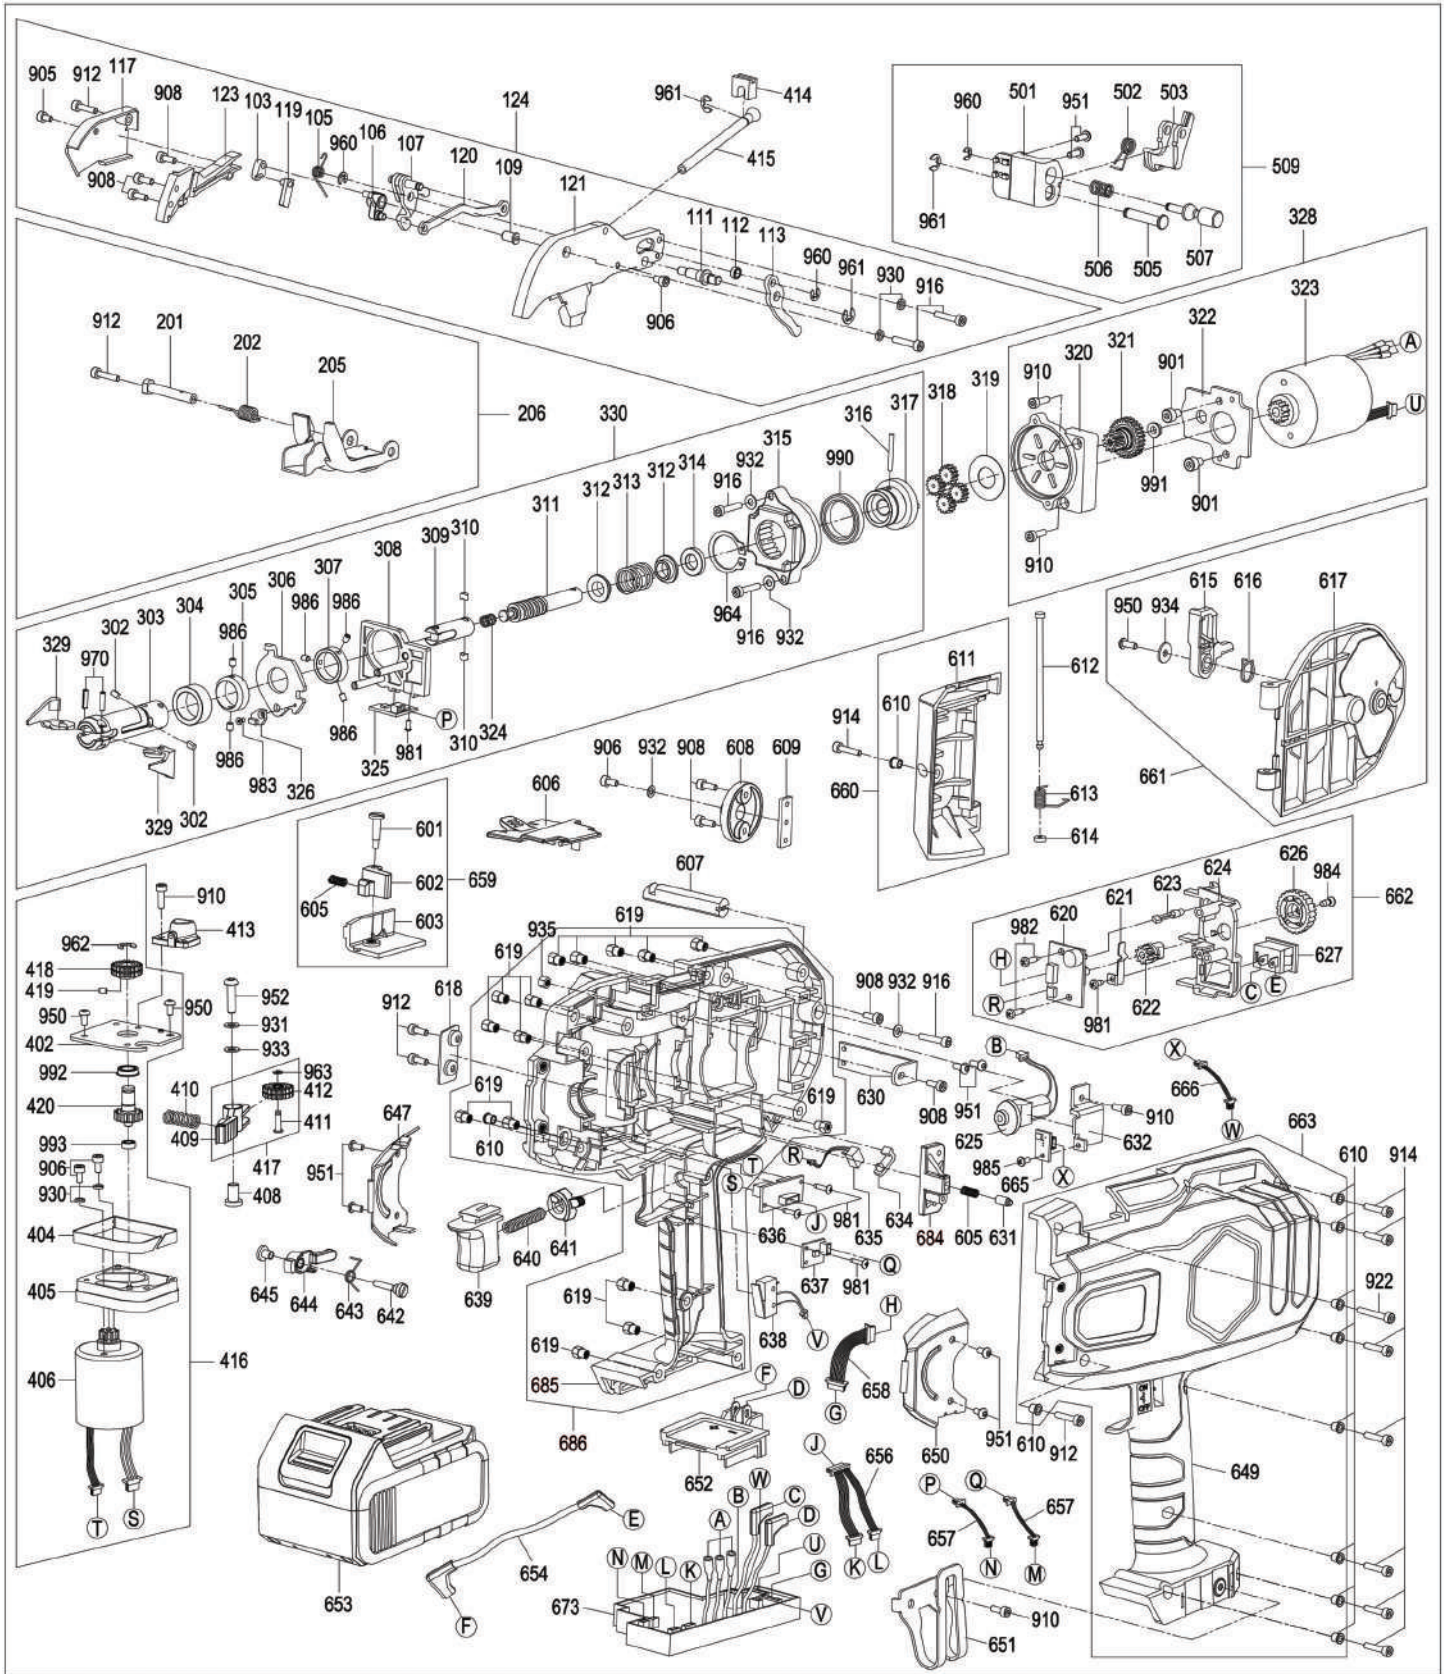

## BN Products - USA, LLC

Products for the Construction Industry

3450 Sabin Brown Road • Wickenburg, AZ 85390

PARTS LIST BNT-25X (6/17/19)			
No.	Part No.	Description	Qty
103	BNT-40-006	Connecting Plate 1	1
105	BNT-40X-105	Torsion Spring 1	1
106	BNT-40X-106	Cutter	1
107	BNT-40X-107	Cutter Lever A	1
109	BNT-40X-109	Cutter Sleeve	1
111	BNT-40X-111	Shaft Screw	1
112	BNT-40X-112	Washer 4	1
113	BNT-40X-113	Cutter Lever C	1
117	BNT-25X-117	Arm A	1
119	BNT-25X-119	Fixed Cutter	1
120	BNT-25X-120	Connecting Rod 1	1
121	BNT-25X-121	Arm A unit	1
123	BNT-25X-123	Wire Guide A	1
124	BNT-25X-124	Arm A Unit Assy	1
201	BNT-40X-201	Stopper Shaft	1
202	BNT-40X-202	Torsion Spring 3	1
205	BNT-25X-205	Curl Guide Assy	1
206	BNT-25X-206	Curl Guide	1
302	Assy. 25X-330	Key A	2
303	Assy. 25X-330	Sleeve A	1
304	Assy. 25X-330	Sleeve Guide	1
305	Assy. 25X-330	Cutting Ring Guide	1
306	Assy. 25X-330	Cutting Plate	1
307	Assy. 25X-330	Cutting Ring Washer	1
308	Assy. 25X-330	Tip Axis Guide Assy	1
309	Assy. 25X-330	Tip Axis B	1
310	Assy. 25X-330	Key B	2
311	Assy. 25X-330	Tip Axis A	1
312	Assy. 25X-330	Pin 1	2
313	Assy. 25X-330	Comp. Spring 2	1
314	Assy. 25X-330	Bumper	1
315	Assy. 25X-330	Internal Gear	1
316	Assy. 25X-330	Pin 5	1
317	Assy. 25X-330	Planet Gauge Unit	1
318	BNT-40-053	Planet Gear	4
319	BNT-40-054	Gear Press Wheel	1
320	BNT-40X-320	Twisting Motor Gearbox	1
321	BNT-40X-321	Sun Gear Unit	1
322	BNT-40X-322	Motor Fixing plate	1
323	BNT-40X-323	Twisting Motor Unit	1
324	Assy. 25X-330	Comp. Spring 1	1