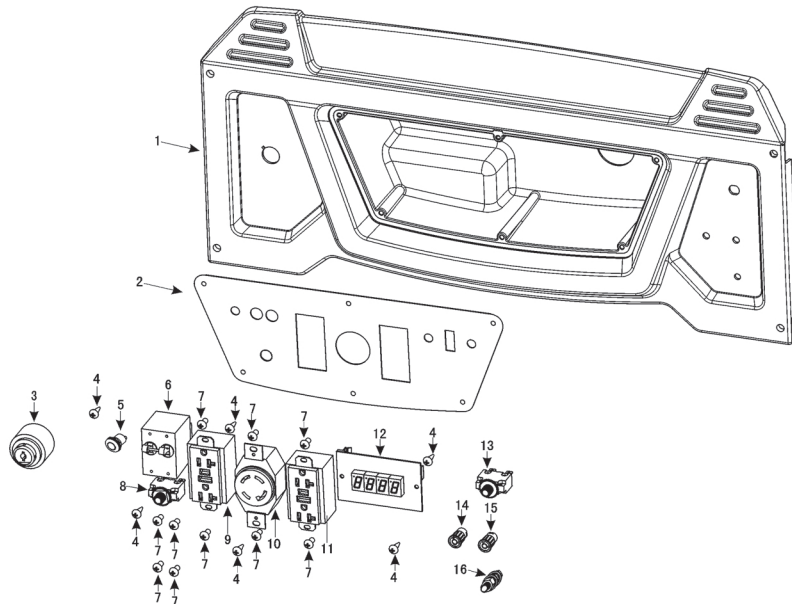

No:	Item ID:	Description
1	GP520-3370-H15-04-01	Faceplate, rear cover
2	GP550-3370-H15-04-00	Panel
3	GP520-3405-004-00-00	Starcing Keys
4	GP520-3370-H15-04-03	Bolt M5x18
5	GP520-3370-H15-04-04	Oil alert indicator
6	GP520-3370-H15-04-05	Circuit breaker
7	GP520-3370-H15-04-06	Bolt M4x8
8	GP520-3370-H15-04-07	AC Current protector
9	GP520-3385-001-00-01	Four hole socket
10	GP520-3385-001-00-01	Three hole socket
11	GP580-3385-004-00-00	Duplex socket (GFCI)
12	GP520-3370-001-04-09	Digital display module
13	GP520-3370-H15-04-12	AC Current protector
14	GP520-3370-H15-04-13	DC negative pole
15	GP520-3370-H15-04-14	DC positive pole
16	GP520-3370-H15-04-15	Ground terminal
17	GP520-3370-H15-04-16	Idle speed switch