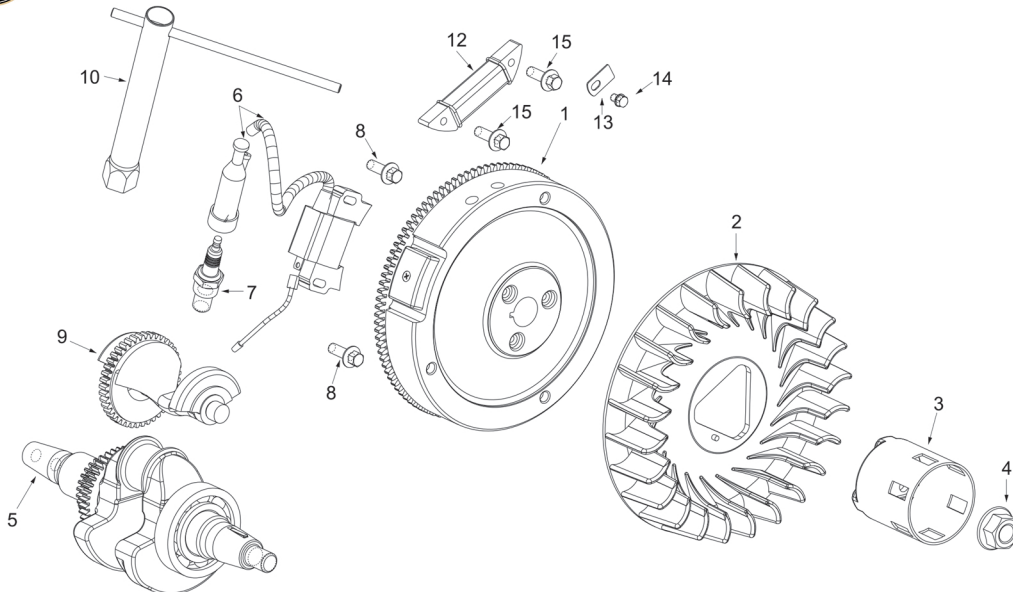

BNG6500-Parts-Manual-03-2019.indd

BNG6500 Crankcase Parts
BN PRODUCTS-USA, LLC.

No:	Item ID:	Description
1	GPD90-1000-E01-00-00	Crankcase Body 6.5GF
2	GP188-1100-001-00-00	Sway bar
3	GP188-1110-001-67-00	Washer, Sway bar Ø17x8.3x1
4	GP188-1120-001-00-00	Split clip
5		Wire hoop
6	GP168-1200-001-00-00	Current amplifier
7	GP188-0270-001-00-00	Ball bearing 6202
8	GP188-3150-001-00-00	Oil Seal Ø35xØ52x7
9	GP188-1020-002-00-001	Oil sensor assy.
10	GP188-1260-001-66-00	Washer, Drain bolt Ø20.5xØ12.3
11	GP188-1250-001-00-20	Drain bolt M12x1.5x15
12	GP5787-06012-00-01	Bolt M6X12
13	GP5787-06014-00-01	Bolt M6X14
14	GP188-3170-001-00-00	Set pin Ø8x14
15	GP188-2065-001-00-00	Rubberwreath, Crankcase
16	GP188-3150-003-00-00	Oil seal, Sway bar Ø8xØ14x4

BNG6500 Crankshaft Parts
BN PRODUCTS-USA, LLC.

No:	Item ID:	Description
1	GPD88-2040-001-00-00	Flywheel
2	GP188-2030-E01-63-00	Flywheel fan
3	GP188-2020-001-00-00	Starter sleeve
4	GP6177-16000-06-01	Nut, Flywheel M16x1.5
5	GP190-0180-002-60-00	Crankshaft.
6	GP188-2100-C02-00-00	Ignition coil.
7	GP168-2160-001-00-00	Spark plug. F6RTC, F7RTC
8	GP5787-06025-00-01	Bolt M6x25
9	GP188-1060-001-00-00	Balance spindle
10	GP168-2180-011-00-00	Wrench, Spark plug 155mm
12	GPD88-2050-001-00-00	Charge coil
13	GPD88-2090-001-00-00	Fixer, Charge coil
14	GP5787-06008-00-01	Bolt M6x8
15	GP5787-06030-00-01	Bolt M6x30