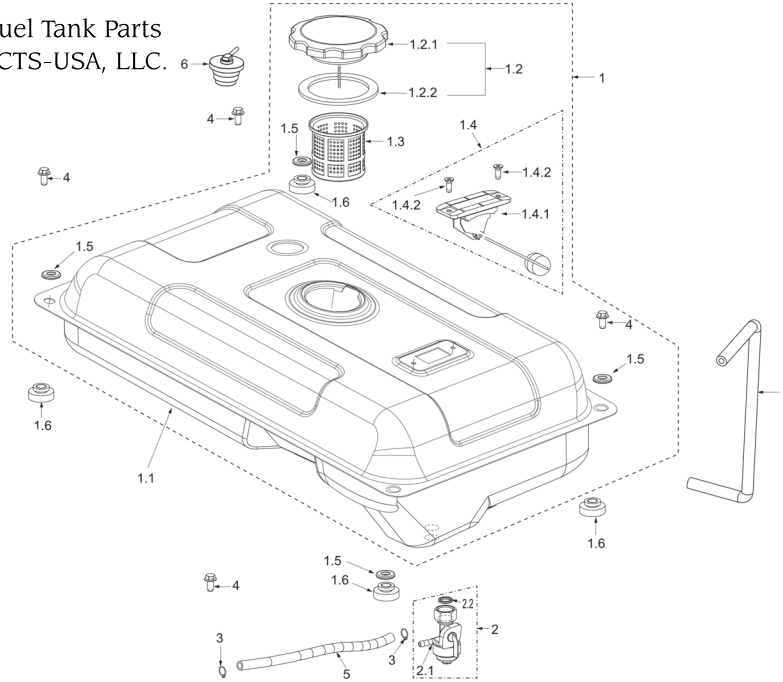

BNG6500 Fuel Tank Parts
BN PRODUCTS-USA, LLC.

No:	Item ID:	Description
1	GP520-3200-C71-P5-00	Fuel tank assy.
1.1		Fuel tank assy.
1.2	GP520-3200-C71-K9-01	Gas cap assy.
1.2.1		Gas cap
1.2.2		Gas cap seal
1.3	GP520-3200-C71-P9-05	Fuel filter Ø52x48
1.4	GP460-3200-001-00-06	Fuel gauge assy.
1.4.1		Fuel gauge
1.4.2		Screw M5x10
1.5	GP460-4100-001-20-00	Washer Ø6xØ25x1
1.6	GP520-3200-C71-P9-10	Fuel tank absorber
2	GP460-3210-001-00-00	Gas valve assy.
2.1		Gas valve
2.2		Rubber seal, Fuel on off. Ø10xØ14x2
3	GP458-2360-003-00-00	Clamp, fuel tube Ø9x0.5
4	GP5787-06025-00-01	Bolt M6x25
5	GP188-2330-C05-00-00	Fuel tube Ø8.5xØ4.5
6	GP188-3200-C01-00-01	A one-way valve
7	GP520-2330-C03-00-00	Evaporate tube