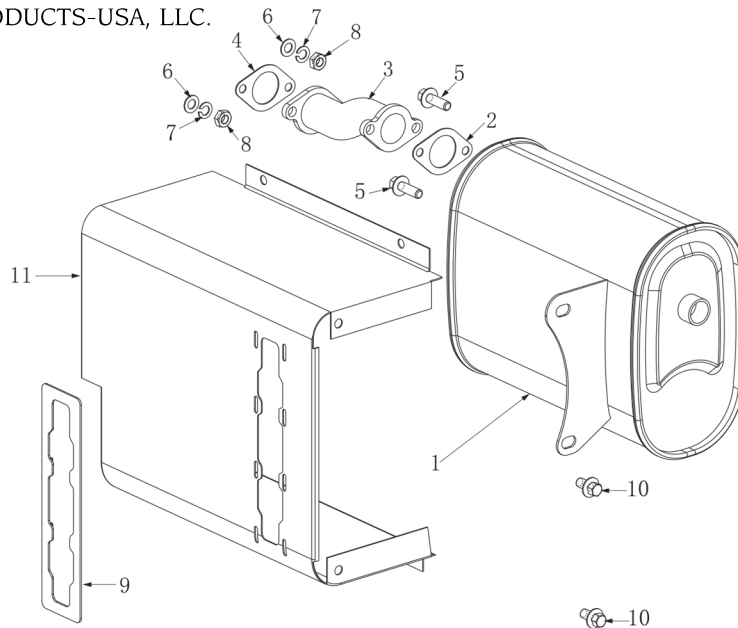

BNG6500 Muffler Parts
BN PRODUCTS-USA, LLC.

No:	Item ID:	Description
1	GP550-2400-012-00-00	Muffler
2	GPT92-3100-002-00-00	Gasket, muffler
3	GPT92-2410-002-00-00	Exhaust pipe
4	GPT92-3100-001-00-00	Gasket, exhaust port
5	GP5787-08025-22-01	Bolt M8x25
6	GP0097-08000-00-01	Washer Ø8
7	GP0093-08000-00-01	Spring washer Ø8
8	GP6170-08000-00-01	Nut M8
9	GP520-2450-001-00-00	Gasket, muffler
10	GP5787-08016-00-01	Bolt M8x16
11	GP555-2425-001-04-00	Inside protector cover, muffler