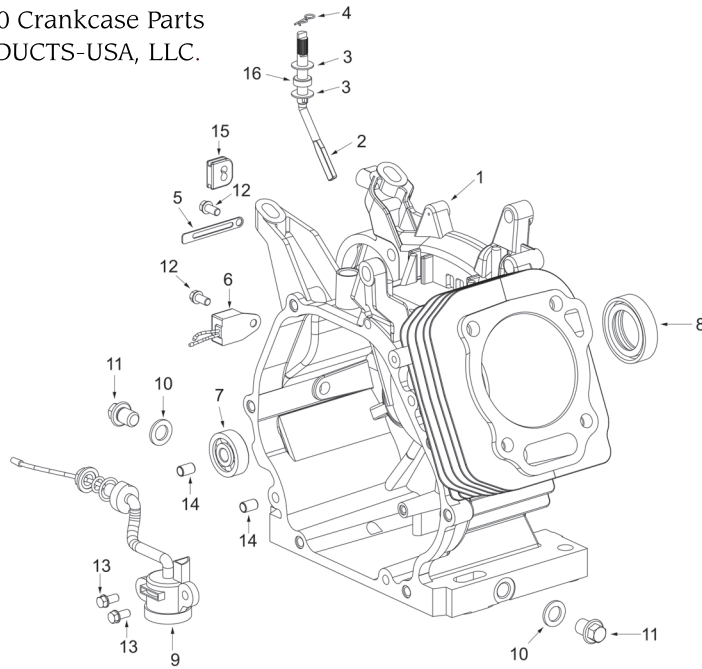

BNG6500-Parts-Manual-03-2019.indd

BNG6500 Crankcase Parts
BN PRODUCTS-USA, LLC.

No:	Item ID:	Description
1	GPD90-1000-E01-00-00	Crankcase Body 6.5GF
2	GP188-1100-001-00-00	Sway bar
3	GP188-1110-001-67-00	Washer, Sway bar Ø17x8.3x1
4	GP188-1120-001-00-00	Split clip
5		Wire hoop
6	GP168-1200-001-00-00	Current amplifier
7	GP188-0270-001-00-00	Ball bearing 6202
8	GP188-3150-001-00-00	Oil Seal Ø35xØ52x7
9	GP188-1020-002-00-001	Oil sensor assy.
10	GP188-1260-001-66-00	Washer, Drain bolt Ø20.5xØ12.3
11	GP188-1250-001-00-20	Drain bolt M12x1.5x15
12	GP5787-06012-00-01	Bolt M6X12
13	GP5787-06014-00-01	Bolt M6X14
14	GP188-3170-001-00-00	Set pin Ø8x14
15	GP188-2065-001-00-00	Rubberwreath, Crankcase
16	GP188-3150-003-00-00	Oil seal, Sway bar Ø8xØ14x4

BNG6500 Crankshaft Parts
BN PRODUCTS-USA, LLC.

No:	Item ID:	Description
1	GPD88-2040-001-00-00	Flywheel
2	GP188-2030-E01-63-00	Flywheel fan
3	GP188-2020-001-00-00	Starter sleeve
4	GP6177-16000-06-01	Nut, Flywheel M16x1.5
5	GP190-0180-002-60-00	Crankshaft.
6	GP188-2100-C02-00-00	Ignition coil.
7	GP168-2160-001-00-00	Spark plug. F6RTC, F7RTC
8	GP5787-06025-00-01	Bolt M6x25
9	GP188-1060-001-00-00	Balance spindle
10	GP168-2180-011-00-00	Wrench, Spark plug 155mm
12	GPD88-2050-001-00-00	Charge coil
13	GPD88-2090-001-00-00	Fixer, Charge coil
14	GP5787-06008-00-01	Bolt M6x8
15	GP5787-06030-00-01	Bolt M6x30