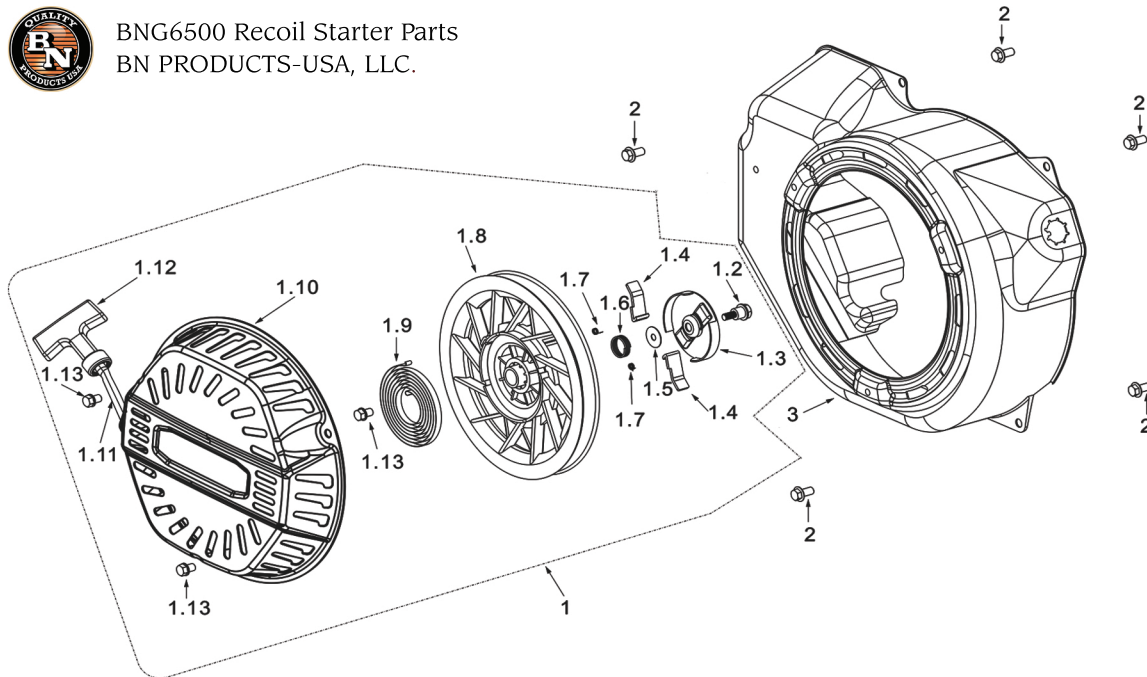

BNG6500 Recoil Starter Parts
BN PRODUCTS-USA, LLC.

No:	Item ID:	Description
1	T92-2000-070-04-02	Recoil starter assy.
1.2		Pivot bolt
1.3		Ratchet guide
1.4		Ratchet
1.5		Washer Ø5xØ17x0.5
1.6		Friction spring Ø16xØ1
1.7		Ratchet spring Ø5.5xØ0.2
1.8		Roller
1.9		Starter spring
1.10		Starter cover
1.11		Rope
1.12		Pulling handle
1.13		Bolt M6x8
2	GP5787-06012-00-01	Bolt M6x12
3	GP188-2000-C02-00-01	Fan cover