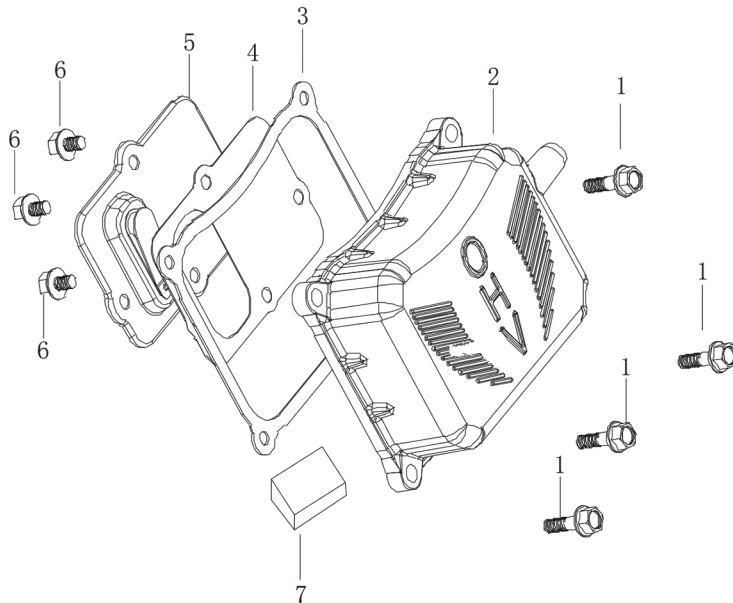

BNG6500 Cylinder Head Cover
BN PRODUCTS-USA, LLC.

No:	Item ID:	Description
1	GP5787-06020-00-01	Bolt, M6x20
2	GPT92-0001-001-00-00	Cylinder Head Cover
3	GPT92-3000-001-00-00	Gasket, Cylinder Head Cover
4	GPT92-7061-002-00-00	Packing, Breather Chamber
5	GPT92-7061-001-00-00	Cap, Breather Chamber
6	GP5787-06008-00-01	Bolt, Flange M6x08
7	GPT92-7080-001-00-00	Oil Strainer 22*19.5*13.5