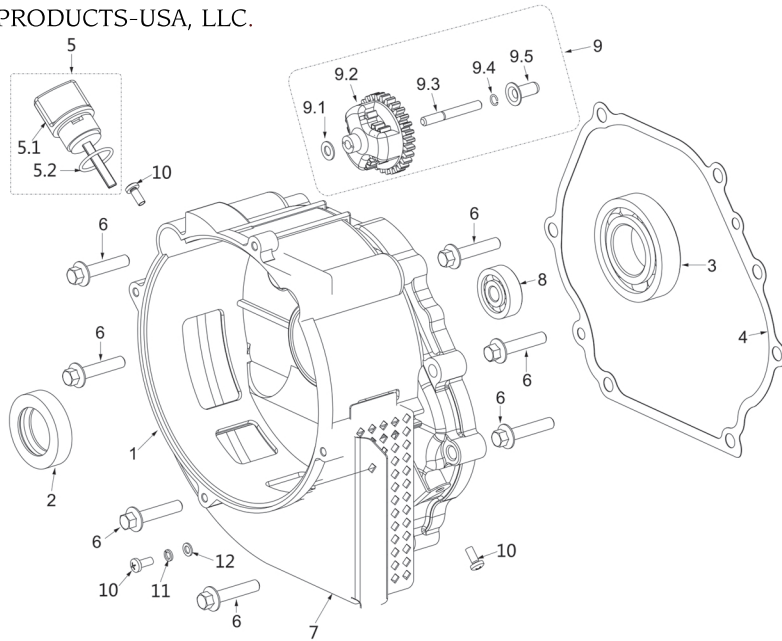

BNG6500 Crankcase Cover Parts
BN PRODUCTS-USA, LLC.

No:	Item ID:	Description
1	GP188-1010-002-00-00	Crankcase cover
2	GP188-3150-001-00-00	Oil Seal Ø35xØ52x7
3	GP188-0280-001-00-00	Ball bearing 6207
4	GP188-3040-004-00-00	Gasket, Crankcase
5	GP520-1230-001-16-00	Oil dip stick assy.
5.1		Oil dip stick & refill plug
5.2		Seal, Oil gauge
6	GP5787-08042-00-01	Bolt M8x42
7	GP188-1370-002-00-00	Baffle, Crankcase cover
8	GP188-0270-001-00-00	Ball bearing 6202
9	GP188-1070-001-00-00	Centrifugal gear parts
9.1		Washer, Slip cap Ø12.8x6.7x1
9.2		Centrifugal gear assy.
9.3		Center axis
9.4		Clip, Center axis
9.5		Slip cap
10	GP5789-05010-00-01	Screw M5X1