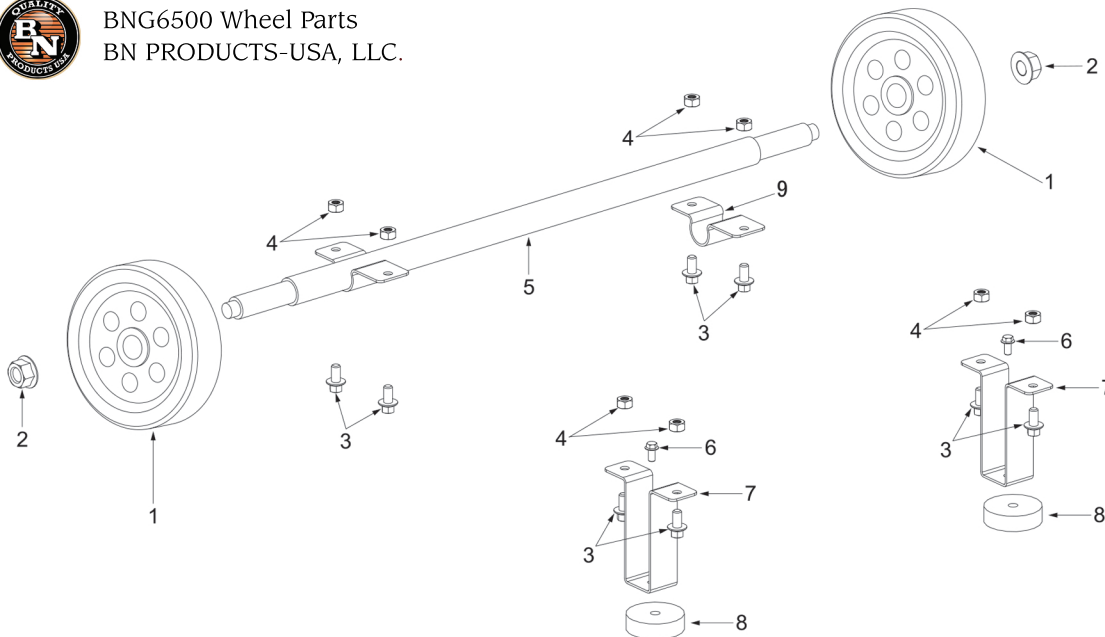

BNG6500 Wheel Parts
BN PRODUCTS-USA, LLC.

No:	Item ID:	Description
1	GP524-3332-014-00-00	Solid Wheel
2	GP6177-12000-07-01	Nut M12x1.75
3	GP5787-08016-00-01	Bolt M8x16
4	GP6177-08000-00-01	Nut M8
5	GP520-3335-S01-04-00	Axle Ø18x660
6	GP5787-06012-00-01	Bolt M6x12
7	GP520-3334-001-04-00	Leg
8	GP520-3360-003-00-00	Foot
9	GP520-3330-122-04-04	Axle bracket