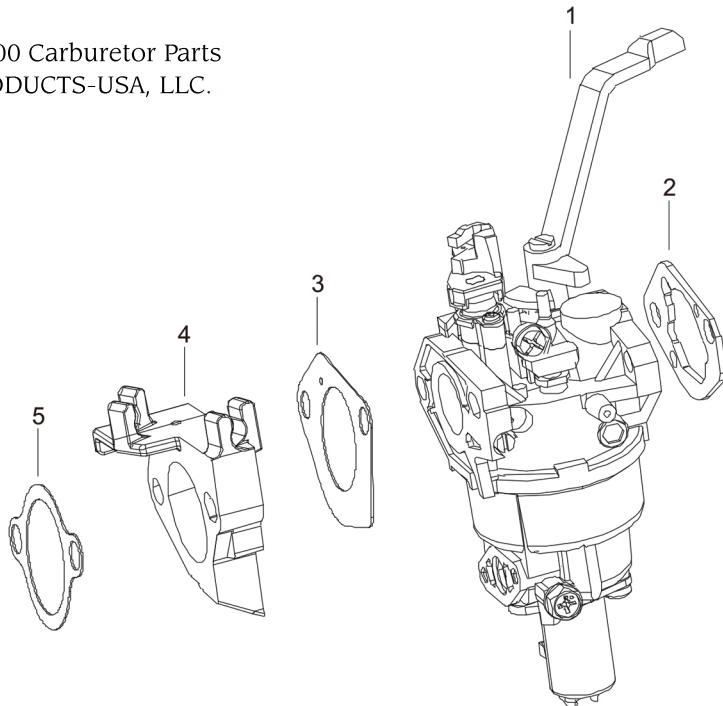

BNG6500 Carburetor Parts
BN PRODUCTS-USA, LLC.

No:	Item ID:	Description
1	GP190-2260-C06-00-00	Carburetor assy.
2	GP188-2340-001-00-00	Gasket, aircleaner
3	GPT92-3080-001-00-00	Gasket, carburetor
4	GPT92-2300-002-00-00	Block, carburetor
5	GPT92-3060-001-00-00	Gasket, inlet port