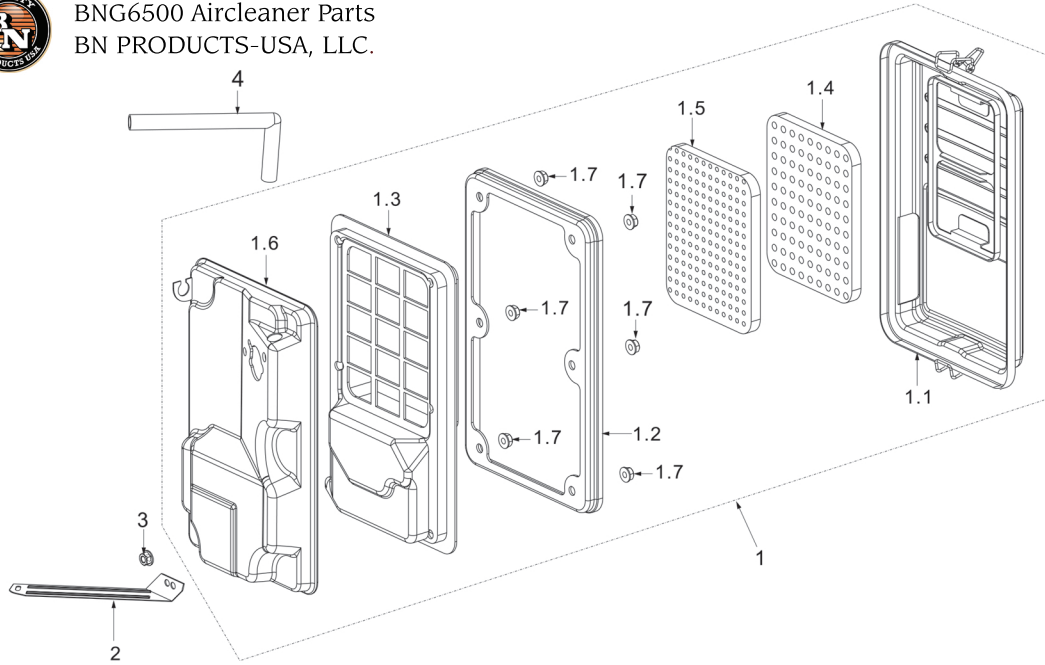

BNG6500 Aircleaner Parts
BN PRODUCTS-USA, LLC.

No:	Item ID:	Description
1	GP188-2280-C03-00-00	Air cleaner assy.
1.1		Lower case cover
1.2		Rubber seal, air cleaner
1.3		Support case
1.4	GP188-2280-C03-00-02	Foam filter B High density
1.5	GP188-2280-C03-00-01	Foam filter A Low density
1.6		Upper case cover
1.7		Nut M5
2	GPT92-2290-001-00-00	Support, aircleaner
3	GP6177-06000-00-01	Nut M6
4	GPT92-2370-001-00-00	Air duct