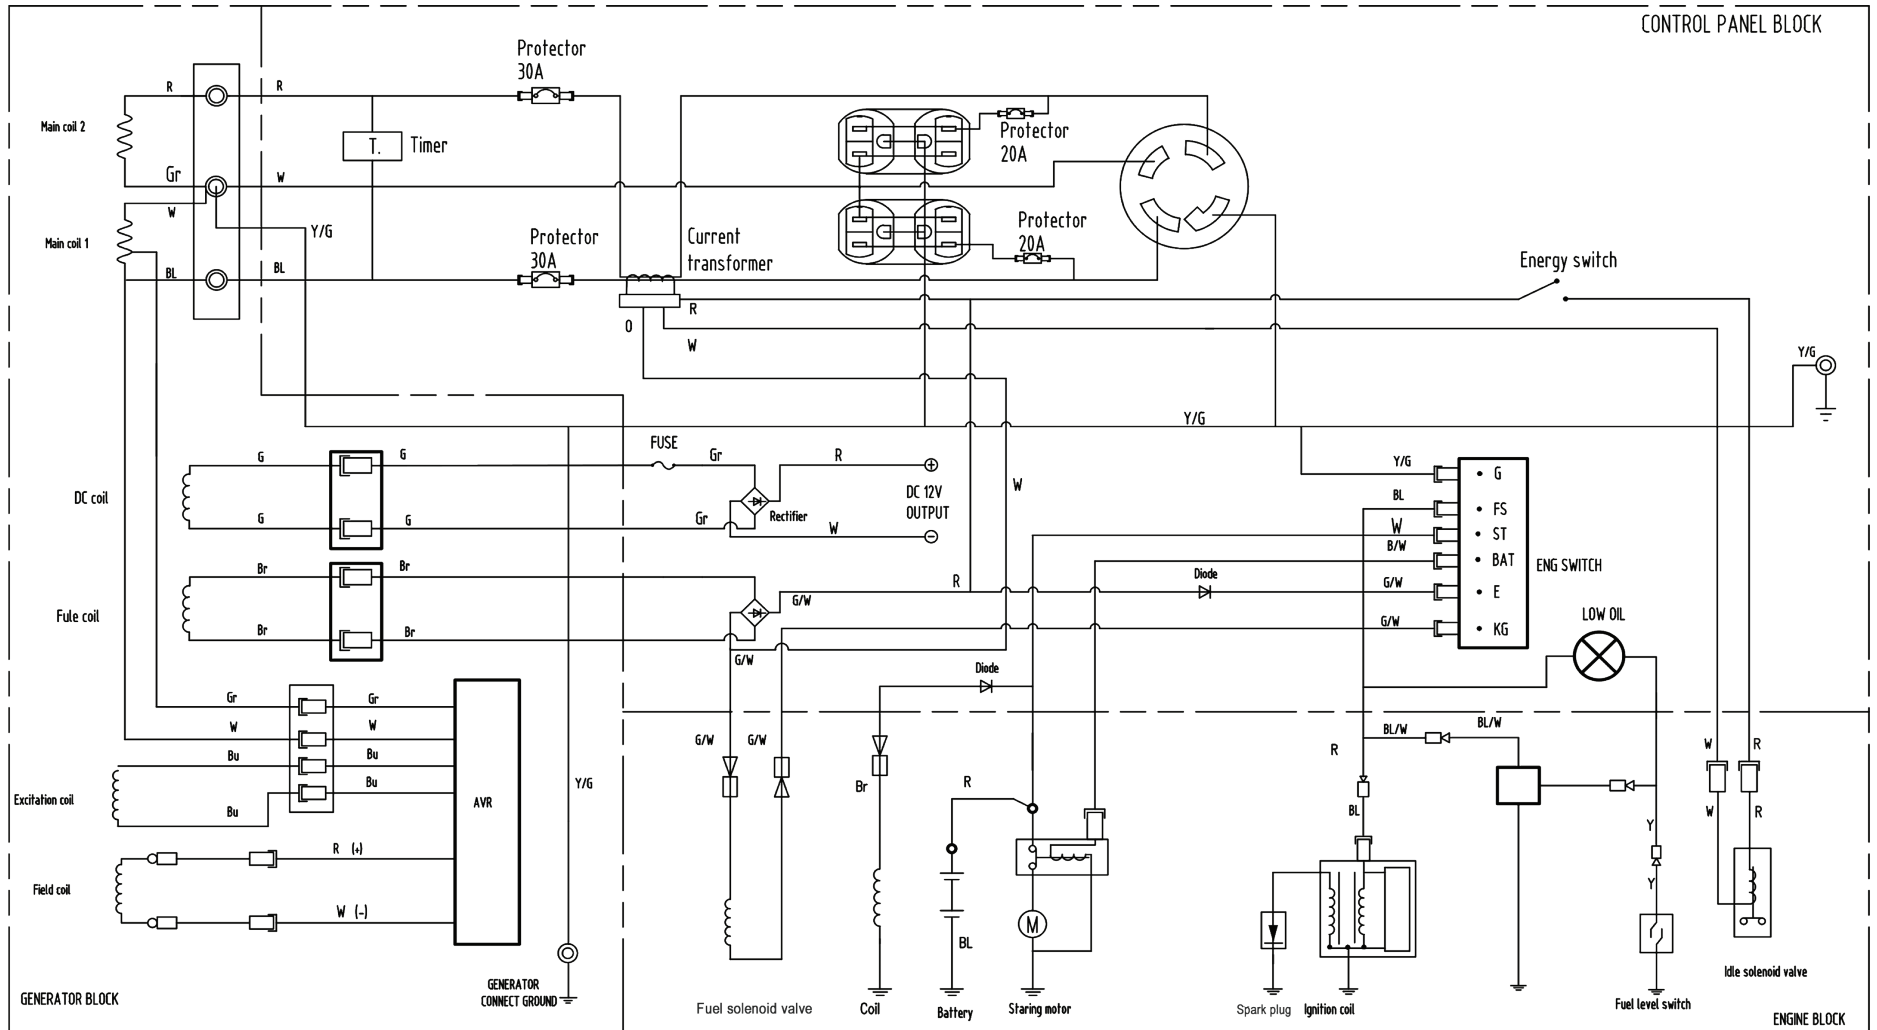

BNG Series Generator Electrical Schematic
BN PRODUCTS-USA, LLC.

ENG SWITCH

	KG	E	ST	BAT	G	FS
OFF	○	○	○	○	○	○
ON						
START			○	○		

BL	Black	R	red
Y	yellow	W	white
BU	blue	Br	Brown
G	green	Gr	grey