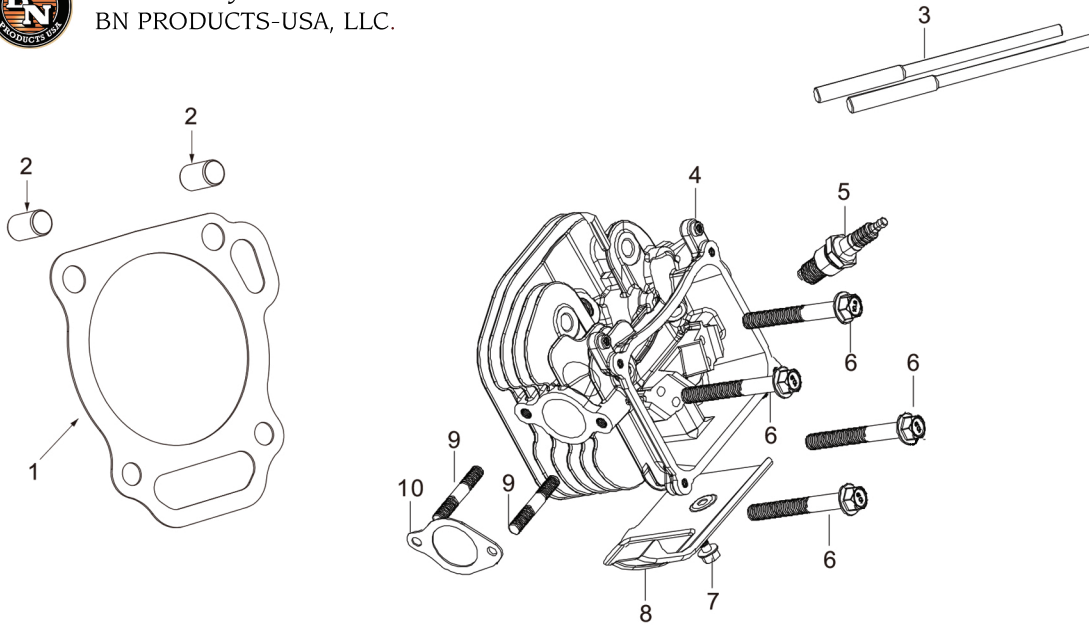

BNG6500 Crankshaft Parts
BN PRODUCTS-USA, LLC.

No:	Item ID:	Description
1	GPD88-2040-001-00-00	Flywheel
2	GP188-2030-E01-63-00	Flywheel fan
3	GP188-2020-001-00-00	Starter sleeve
4	GP6177-16000-06-01	Nut, Flywheel M16x1.5
5	GP190-0180-002-60-00	Crankshaft.
6	GP188-2100-C02-00-00	Ignition coil.
7	GP168-2160-001-00-00	Spark plug. F6RTC, F7RTC
8	GP5787-06025-00-01	Bolt M6x25
9	GP188-1060-001-00-00	Balance spindle
10	GP168-2180-011-00-00	Wrench, Spark plug 155mm
12	GPD88-2050-001-00-00	Charge coil
13	GPD88-2090-001-00-00	Fixer, Charge coil
14	GP5787-06008-00-01	Bolt M6x8
15	GP5787-06030-00-01	Bolt M6x30

BNG6500 Crankcase Cover Parts
BN PRODUCTS-USA, LLC.

No:	Item ID:	Description
1	GP188-1010-002-00-00	Crankcase cover
2	GP188-3150-001-00-00	Oil Seal Ø35xØ52x7
3	GP188-0280-001-00-00	Ball bearing 6207
4	GP188-3040-004-00-00	Gasket, Crankcase
5	GP520-1230-001-16-00	Oil dip stick assy.
5.1		Oil dip stick & refill plug
5.2		Seal, Oil gauge
6	GP5787-08042-00-01	Bolt M8x42
7	GP188-1370-002-00-00	Baffle, Crankcase cover
8	GP188-0270-001-00-00	Ball bearing 6202
9	GP188-1070-001-00-00	Centrifugal gear parts
9.1		Washer, Slip cap Ø12.8x6.7x1
9.2		Centrifugal gear assy.
9.3		Center axis
9.4		Clip, Center axis
9.5		Slip cap
10	GP5789-05010-00-01	Screw M5X1

BNG6500 Cylinder Head Parts
BN PRODUCTS-USA, LLC.

No:	Item ID:	Description
1	GP190-3020-005-00-00	Gasket, Cylinder head
2	GP188-3170-002-00-00	Set pin Ø12x20
3	GP0900-68105-00-01	Stud, Intake Port M6x8x105
4	GP188-0010-C03-00-00	Cylinder Head assy.
5	GP168-2160-001-00-00	Spark Plug
6	GP5787-10080-05-01	Bolt, M10x1.25x80
7	GP5787-06012-00-01	Bolt, M6x12
8	GP188-2230-C01-00-00	Under Wind Guide
9	GP0900-08037-00-01	Stud, Exhaust Port M8x37
10	GPT92-3100-001-00-00	Gasket