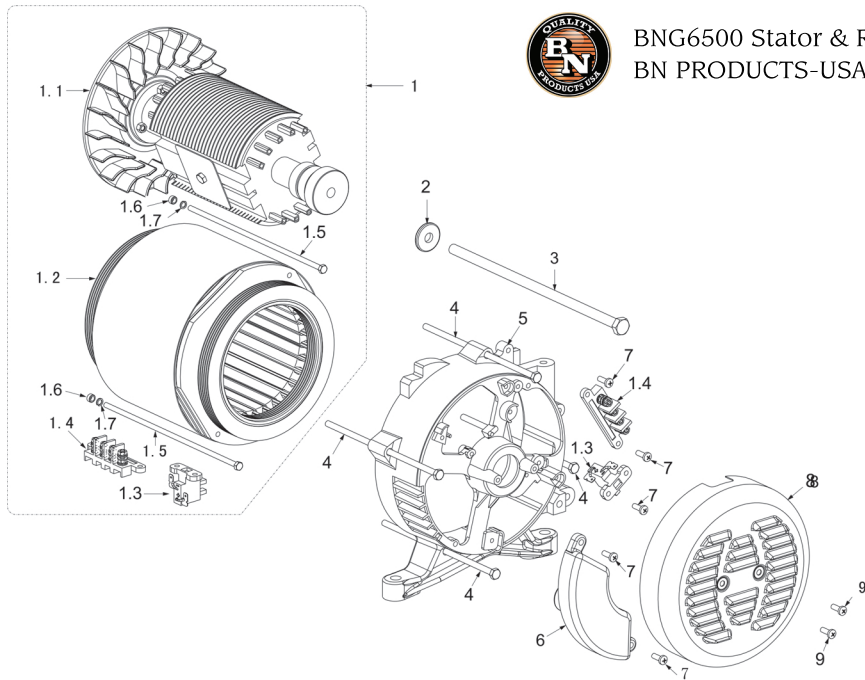

BNG6500 Speed Adjustment Base Parts
BN PRODUCTS-USA, LLC.

No:	Item ID:	Description
1	GP188-1180-C02-00-00	Speed adjustment base assy.
2	GP580-1130-A01-00-00	Speed adjustment arm
6		Quadrate bolt M6x21
7		Nut M6
3	GP188-1150-002-00-00	Return Spring
4	GP188-1160-002-00-00	Fine adjustment spring
5	GP188-1140-002-00-00	Pulling rod Ø2x239
8	GP5787-06012-00-01	Bolt M6x12

BNG6500 Carburetor Parts
BN PRODUCTS-USA, LLC.

No:	Item ID:	Description
1	GP190-2260-C06-00-00	Carburetor assy.
2	GP188-2340-001-00-00	Gasket, aircleaner
3	GPT92-3080-001-00-00	Gasket, carburetor
4	GPT92-2300-002-00-00	Block, carburetor
5	GPT92-3060-001-00-00	Gasket, inlet port

BNG6500 Aircleaner Parts
BN PRODUCTS-USA, LLC.

No:	Item ID:	Description
1	GP188-2280-C03-00-00	Air cleaner assy.
1.1		Lower case cover
1.2		Rubber seal, air cleaner
1.3		Support case
1.4	GP188-2280-C03-00-02	Foam filter B High density
1.5	GP188-2280-C03-00-01	Foam filter A Low density
1.6		Upper case cover
1.7		Nut M5
2	GPT92-2290-001-00-00	Support, aircleaner
3	GP6177-06000-00-01	Nut M6
4	GPT92-2370-001-00-00	Air duct

BNG6500 Stator & Rotor Parts
BN PRODUCTS-USA, LLC.

No:	Item ID:	Description
1	GP550-4000-B02-00-00	Stator & Rotor assy. 120/240V, 60HZ
1.1		Rotor assy.
1.2		Stator assy.
1.3		Brush assy.
1.4		Connecting block assy.
1.5	GP5783-05224-00-04	Bolt, Stator M5x224
1.6	GP6177-05000-00-01	Nut M5
1.7	GP0093-05000-00-01	Spring washer Ø5
2	GP520-4100-003-20-00	Washer Ø30xØ10x3
3	GP0021-10272-05-01	Bolt M10x1.25x250
4	GP5789-06185-04-01	Bolt M6x185
5	GP520-4010-001-00-00	Support, stator & rotor
6	GP555-4020-P03-00-00	AVR assy.
7	GP5798-05018-00-01	Bolt M5x18
8	GP520-4060-001-04-00	Bottom cover, stator & rotor
9	GP5789-05010-00-07	Bolt M5x10