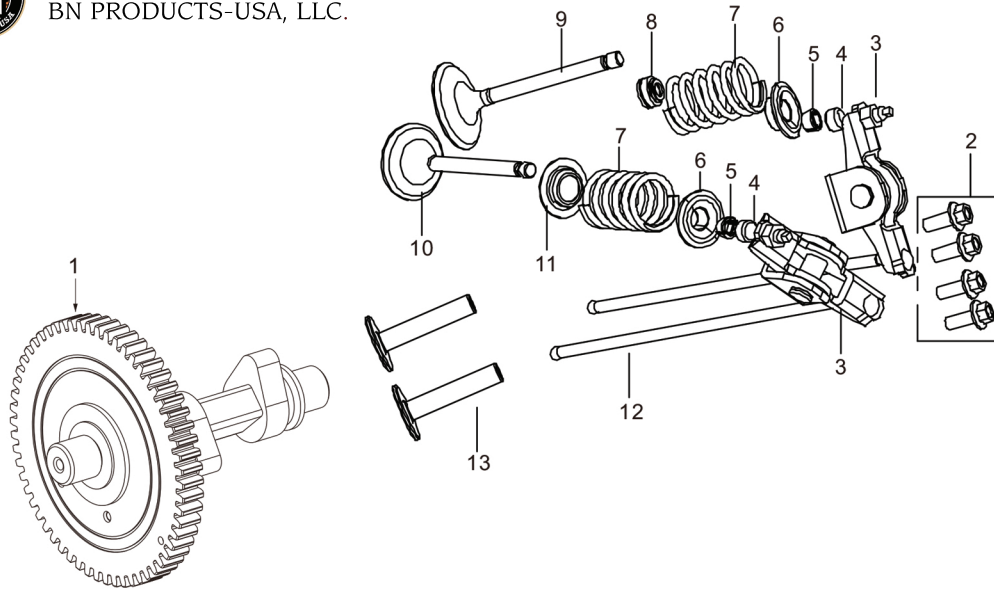

BNG6500 Recoil Starter Parts
BN PRODUCTS-USA, LLC.

No:	Item ID:	Description
1	T92-2000-070-04-02	Recoil starter assy.
1.2		Pivot bolt
1.3		Ratchet guide
1.4		Ratchet
1.5		Washer Ø5xØ17x0.5
1.6		Friction spring Ø16xØ1
1.7		Ratchet spring Ø5.5xØ0.2
1.8		Roller
1.9		Starter spring
1.10		Starter cover
1.11		Rope
1.12		Pulling handle
1.13		Bolt M6x8
2	GP5787-06012-00-01	Bolt M6x12
3	GP188-2000-C02-00-01	Fan cover

BNG6500 Cylinder Head Parts
BN PRODUCTS-USA, LLC.

No:	Item ID:	Description
1	GP190-3020-005-00-00	Gasket, Cylinder head
2	GP188-3170-002-00-00	Set pin Ø12x20
3	GP0900-68105-00-01	Stud, Intake Port M6x8x105
4	GP188-0010-C03-00-00	Cylinder Head assy.
5	GP168-2160-001-00-00	Spark Plug
6	GP5787-10080-05-01	Bolt, M10x1.25x80
7	GP5787-06012-00-01	Bolt, M6x12
8	GP188-2230-C01-00-00	Under Wind Guide
9	GP0900-08037-00-01	Stud, Exhaust Port M8x37
10	GPT92-3100-001-00-00	Gasket

BNG6500 Cylinder Head Cover
BN PRODUCTS-USA, LLC.

No:	Item ID:	Description
1	GP5787-06020-00-01	Bolt, M6x20
2	GPT92-0001-001-00-00	Cylinder Head Cover
3	GPT92-3000-001-00-00	Gasket, Cylinder Head Cover
4	GPT92-7061-002-00-00	Packing, Breather Chamber
5	GPT92-7061-001-00-00	Cap, Breather Chamber
6	GP5787-06008-00-01	Bolt, Flange M6x08
7	GPT92-7080-001-00-00	Oil Strainer 22*19.5*13.5

BNG6500 Camshaft Parts
BN PRODUCTS-USA, LLC.

No:	Item ID:	Description
1	GP190-1040-005-00-00	Camshaft assy.
2	GP5787-06012-00-01	Bolt, M6x12
3	GPT92-0100-001-00-00	Rocker assy.
4	GP188-0090-001-00-00	Cap, Exhaust Valve
5	GPT92-1120.001.00.00	Valve Collet
6	GPT92-0060-001-00-00	Retainer, Valve Spring
7	GPT92-0040-001-00-00	Spring, Valve
8	GP188-0085-001-00-00	Oil Seal, Intake Valve
9	GPT92-0020-001-00-00	Intake Valve Ø39.5
10	GPT92-0030-001-00-00	Exhaust Valve Ø36
11	GP188-0080-001-00-00	Spring Under Seat, Exhaust Valve
12	GPT92-0160-001-00-00	Pusher
13	GP188-1030-001-00-00	Tappet