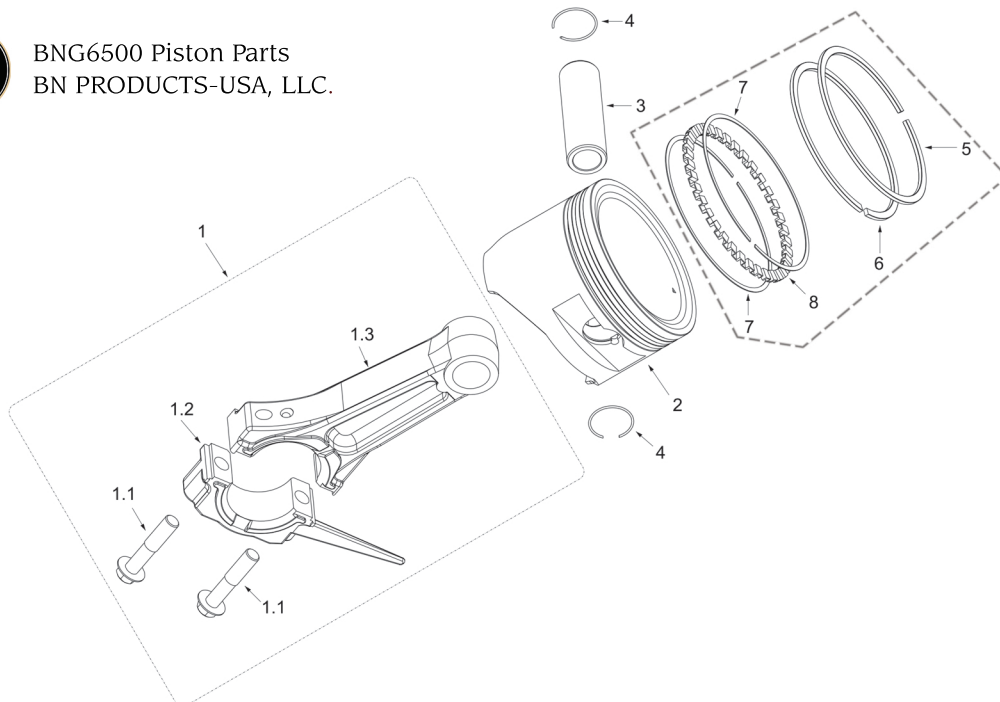

BNG6500 Piston Parts
BN PRODUCTS-USA, LLC.

No:	Item ID:	Description
1	GP190-0190-001-00-00	Connecting rod assy.
1.1		Bolt, Connecting rod
1.2		Cover, Connecting rod
1.3		Body, Connecting rod
2	GP190-0200-002-00-00	Piston
3	GP188-0220-001-00-00	Piston pin Ø20xØ14x62
4	GP188-0230-001-00-00	Clip, Piston pin Ø21.5xØ1
K	GP190-0210-E01-00-00	Ring Kit
5	GP190-0210-E01-00-01	First air ring
6	GP190-0210-E01-00-02	Second air ring
7	GP190-0210-E01-00-03	Set off ring
8	GP190-0210-E01-00-04	Scraper ring