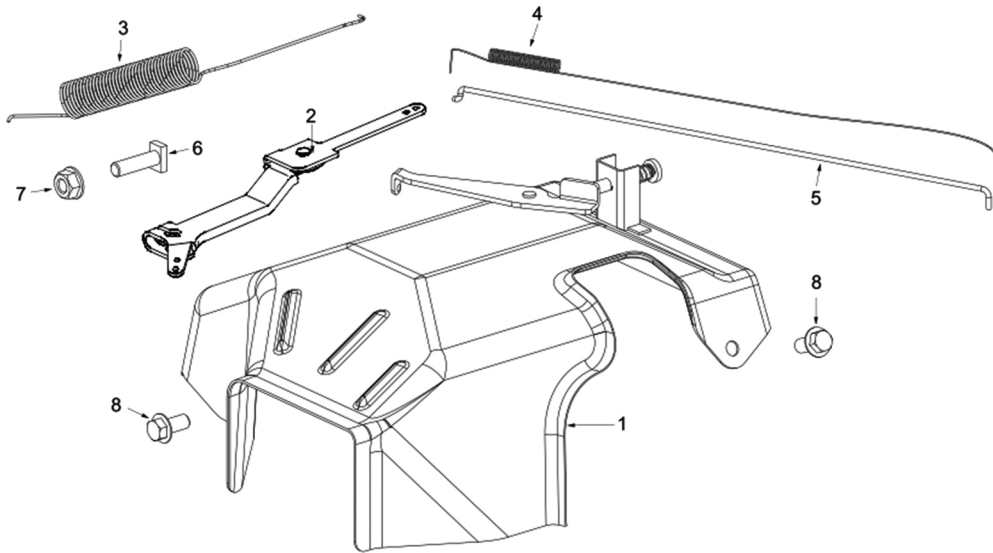

BNG6500 Speed Adjustment Base Parts
BN PRODUCTS-USA, LLC.

No:	Item ID:	Description
1	GP188-1180-C02-00-00	Speed adjustment base assy.
2	GP580-1130-A01-00-00	Speed adjustment arm
6		Quadrate bolt M6x21
7		Nut M6
3	GP188-1150-002-00-00	Return Spring
4	GP188-1160-002-00-00	Fine adjustment spring
5	GP188-1140-002-00-00	Pulling rod Ø2x239
8	GP5787-06012-00-01	Bolt M6x12