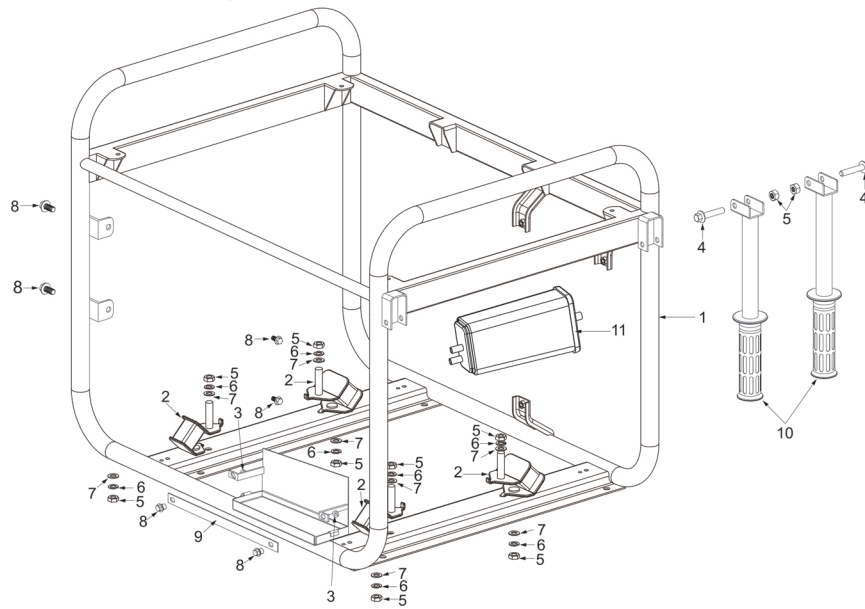

BNG6500 Frame Parts
BN PRODUCTS-USA, LLC.

No:	Item ID:	Description
1	GP550-3331-H15-04-00	Frame
2	GP520-3350-001-00-01	Absorber
3		Nut M6
4	GP5787-08042-00-01	Bolt M8x42
5	GP6177-08000-00-01	Nut M8
6		Spring washer Ø8
7		Washer Ø8
8	GP5787-06012-00-01	Bolt M6x12
9	GP460-3330-102-04-10	Battery Bar
10	GP520-3330-E91-04-05	Handle & Grip
11	GP520-4440-002-00-00	Carbon tank