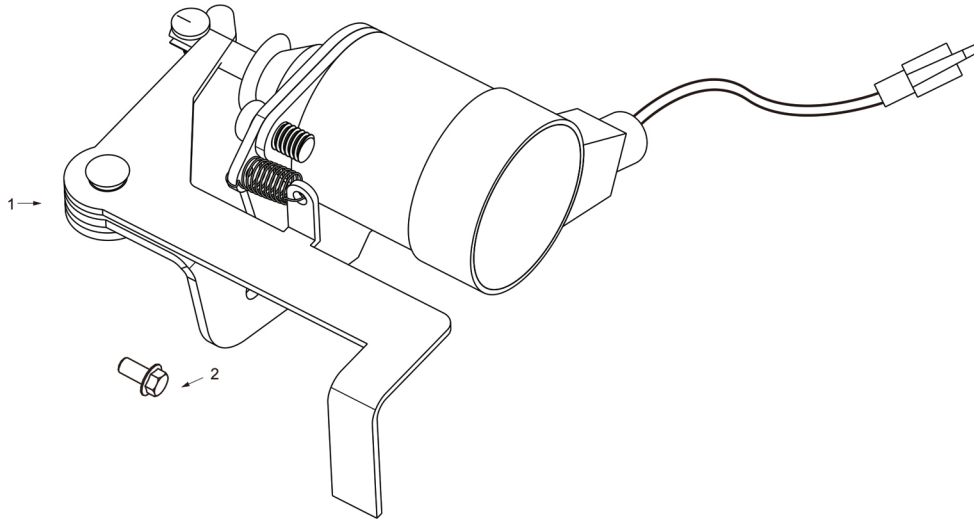

BNG6500 Idle Solenoid Valve Parts
BN PRODUCTS-USA, LLC.

No:	Item ID:	Description
1	GP580-1191-001-00-00	Idle Solenoid Valve
2	GP5787-06012-00-01	Bolt M6x12