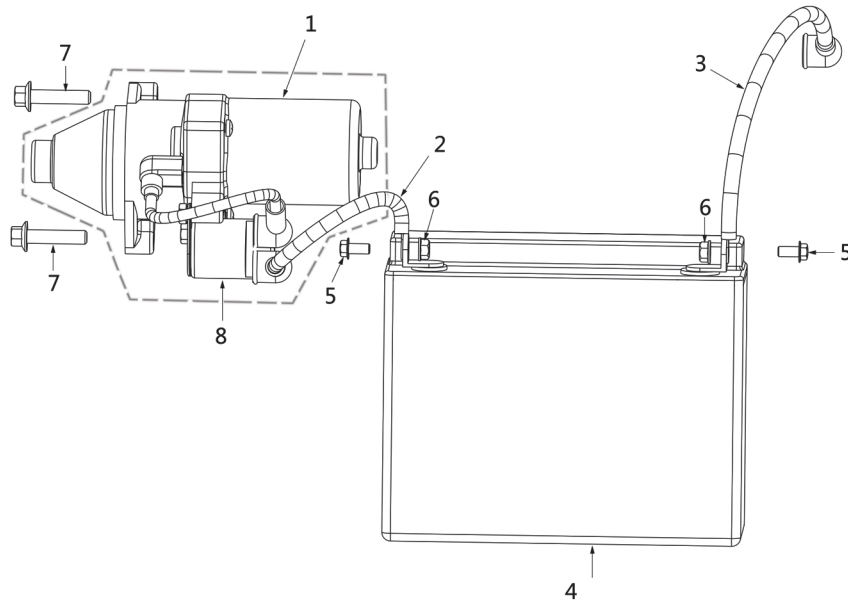

BNG6500 Electric Starter Parts
BN PRODUCTS-USA, LLC.

No:	Item ID:	Description
1	GPD88-2070-A04-00-00	Starting motor parts.
2	GP460-2480-002-00-00	Battery positive pole wire
3	GP522-2480-009-00-00	Battery negative pole wire
4	GP460-2460-004-00-00	Battery
5		Bolt M6x12 (included with battery)
6		Nut M6 (included with battery)
7	GP5787-08035-00-01	Bolt M8x35
8		Starter Solenoid (included with starting motor)