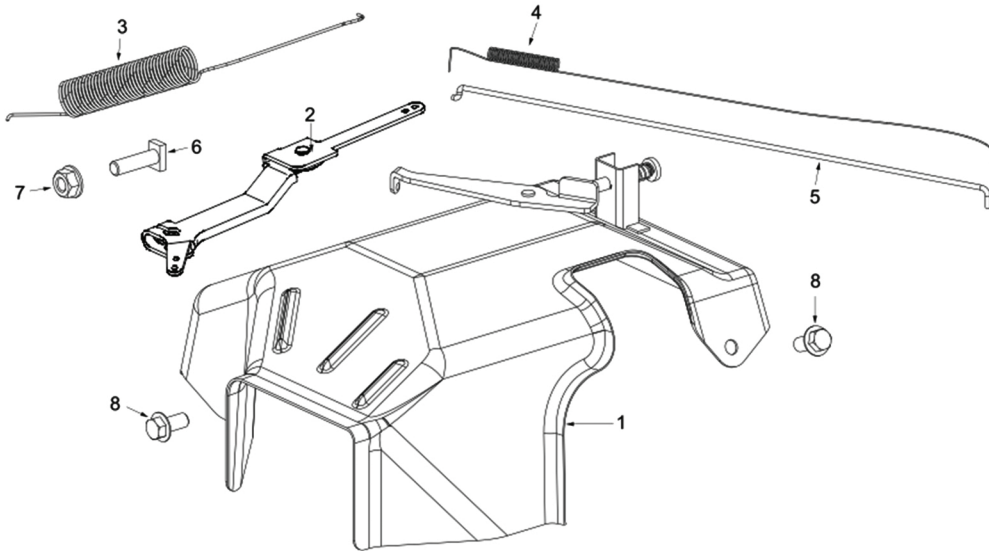

BNG5000 Speed Adjustment Base Parts
BN PRODUCTS-USA, LLC.

No:	Item ID:	Description
1	GP188-1180-C02-00-00	Speed adjustment base assy.
2	GP580-1130-A01-00-00	Speed adjustment arm
3	GP188-1150-002-00-00	Return Spring
4	GP188-1160-002-00-00	Fine adjustment spring
5	GP188-1140-002-00-00	Pulling rod Ø2x239
6	GP168-1170-001-00-20	Quadrate bolt M6x21
7	GP6170-06000-00-01	Nut M6
8	GP5787-06012-00-01	Bolt M6x12