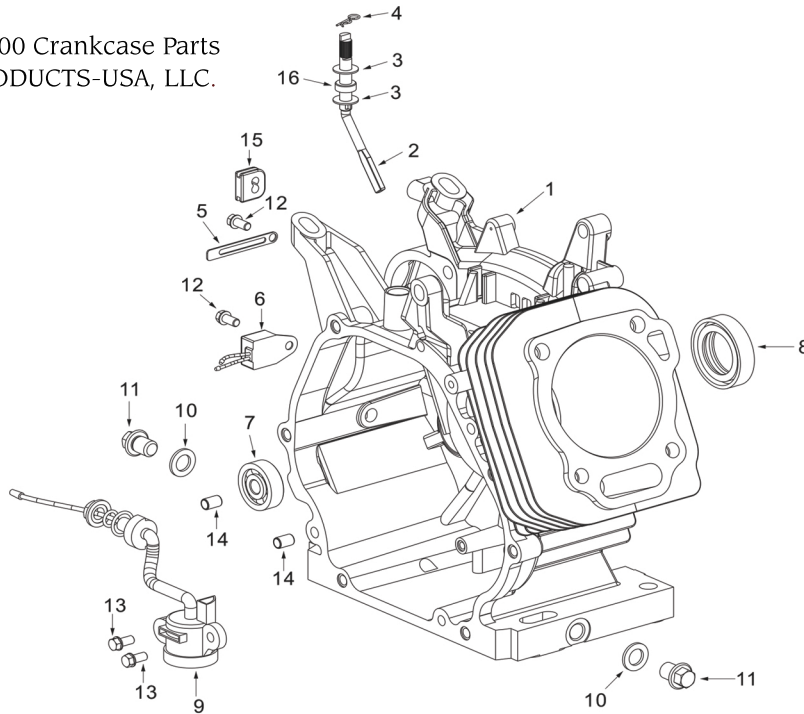

BNG5000-Parts-Manual-03-2019.indd

BNG5000 Crankcase Parts
BN PRODUCTS-USA, LLC.

No:	Item ID:	Description
1	GPD88-1000-E01-00-00	Crankcase Body 5GF
2	GP188-1100-001-00-00	Sway bar
3	GP188-1110-001-67-00	Washer, Sway bar Ø17x8.3x1
4	GP188-1120-001-00-00	Split clip
5	GP188-1220-001-00-00	Wire hoop
6	GP168-1200-001-00-00	Current amplifier
7	GP188-0270-001-00-00	Ball bearing 6202
8	GP188-3150-001-00-00	Oil Seal Ø35xØ52x7
9	GP188-1020-002-00-001	Oil sensor assy.
10	GP188-1260-001-66-00	Washer, Drain bolt Ø20.5xØ12.3
11	GP188-1250-001-00-20	Drain bolt M12x1.5x15
12	GP5787-06012-00-01	Bolt M6X12
13	GP5787-06014-00-01	Bolt M6X14
14	GP188-3170-001-00-00	Set pin Ø8x14
15	GP188-2065-001-00-00	Rubberwreath, Crankcase
16	GP188-3150-003-00-00	Oil seal, Sway bar Ø8xØ14x4

BNG5000 Crankshaft Parts
BN PRODUCTS-USA, LLC.

No:	Item ID:	Description
1	GPD88-2040-001-00-00	Flywheel
2	GP188-2030-E01-63-00	Flywheel fan
3	GP188-2020-001-00-00	Starter sleeve
4	GP6177-16000-06-01	Nut, Flywheel M16x1.5
5	GP188-0180-005-60-00	Crankshaft.
6	GP188-2100-C02-00-00	Ignition coil.
7	GP168-2160-001-00-00	Spark plug. F6RTC, F7RTC
8	GP5787-06025-22-01	Bolt M6x25
9	GP188-1060-001-00-00	Balance spindle
10	GP168-2180-001-00-00	Wrench, Spark plug 155mm
12	GPD88-2050-001-00-00	Charge coil
13	GPD88-2090-001-00-00	Fixer, Charge coil
14	GP5787-06008-00-01	Bolt M6x8
15	GP5787-06030-00-01	Bolt M6x30