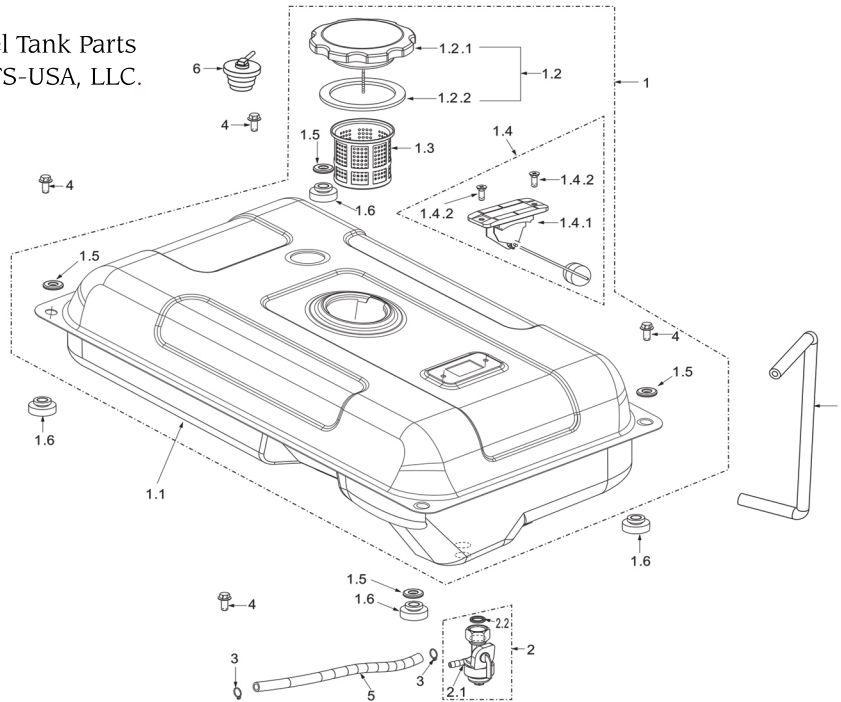

BNG5000 Fuel Tank Parts
BN PRODUCTS-USA, LLC.

No:	Item ID:	Description
1	GP520-3200-C71-P5-00	Fuel tank assy.
1.1		Fuel tank
1.2	GP520-3200-C71-P9-02	Gas Cap assy.
1.2.1		Gas Cap
1.2.2		Gas Cap Seal
1.3	GP520-3200-C71-P9-05	Fuel filter Ø52x48
1.4	GP460-3200-001-00-06	Fuel gauge assy.
1.4.1		Fuel gauge
1.4.2		Screw M5x10
1.5	GP460-4100-001-20-00	Washer Ø6xØ25x1
1.6	GP520-3200-C71-P9-10	Fuel tank absorber
2	GP520-3200-C71-D7-00	Gas Valve assy.
2.1		Gas valve
2.2		Rubber seal, gas valve
3	GP458-2360-003-00-00	Clamp, fuel tube Ø9x0.5
4	GP5787-06025-00-01	Bolt M6x25
5	GP188-2330-C05-00-00	Fuel tube Ø8.5xØ4.5
6	GP188-3200-C01-00-01	A one-way vent
7	GP520-2330-C03-00-00	Evaporate tube