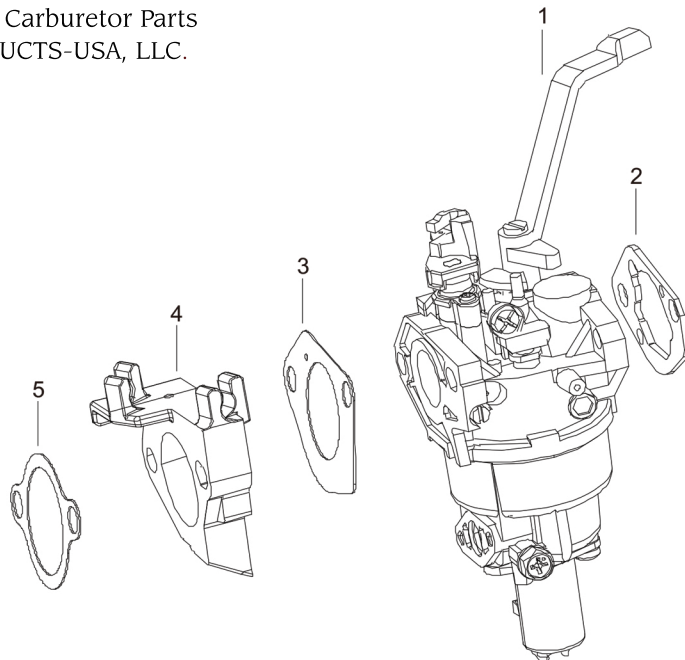

BNG5000 Carburetor Parts
BN PRODUCTS-USA, LLC.

No:	Item ID:	Description
1	GP188-2260-C04-00-00	Carburetor assy.
2	GP188-2340-001-00-00	Gasket, aircleaner
3	GPT92-3080-001-00-00	Gasket, carburetor
4	GPT92-2300-002-00-00	Block, carburetor
5	GPT92-3060-001-00-00	Gasket, inlet port