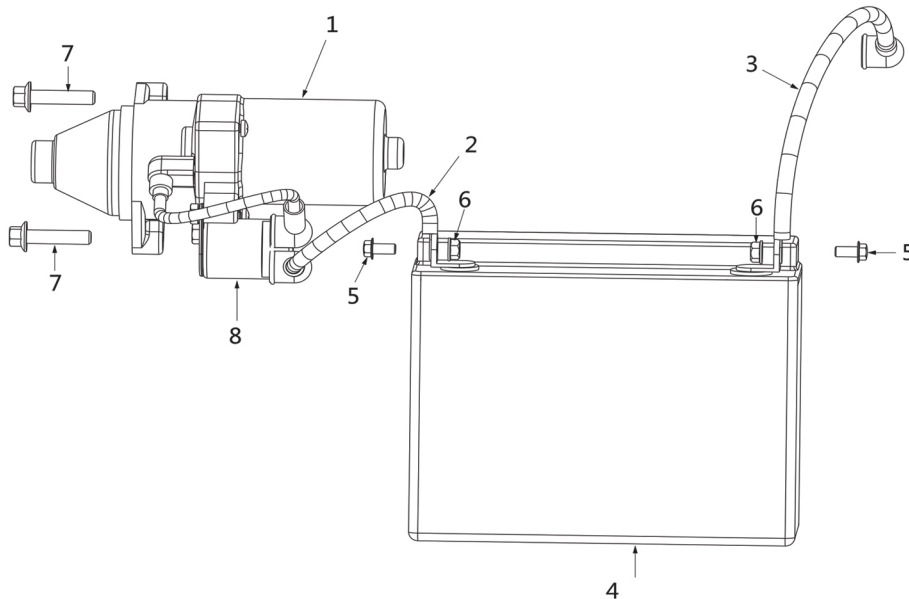

BNG5000 Electric Starter Parts
BN PRODUCTS-USA, LLC.

No:	Item ID:	Description
1	GPD88-2070-A04-00-00	Starting motor parts.
2	GP460-2480-002-00-00	Battery positive pole wire
3	GP522-2480-009-00-00	Battery negative pole wire
4	GP460-2460-004-00-00	Battery
5		Bolt M6x12 (included with battery)
6		Nut M6 (included with battery)
7	GP5787-08035-00-01	Bolt M8x35
8		Starter Solenoid (included with starting motor)