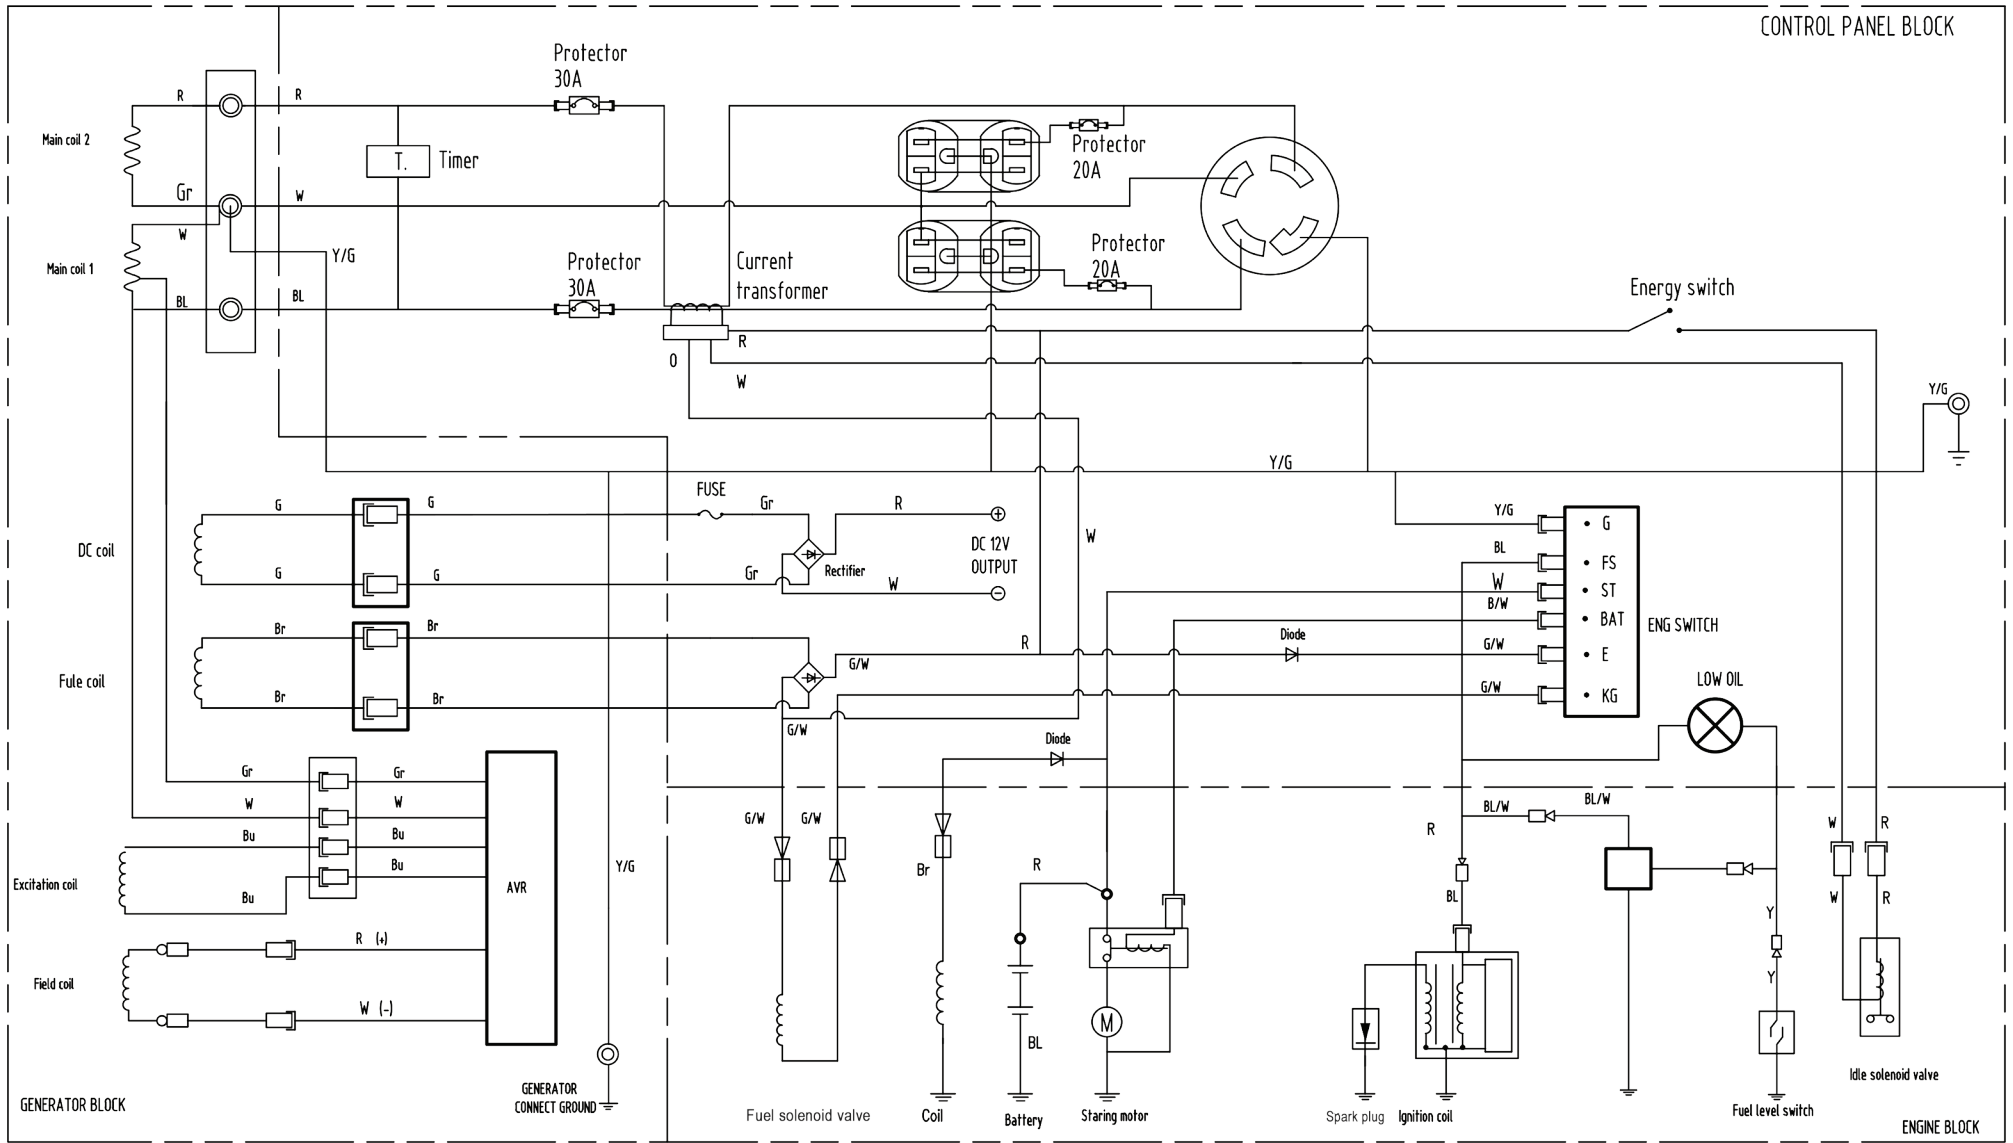

ENG SWITCH

	KG	E	ST	BAT	G	FS
OFF	○	○			○	○
ON						
START			○	○		

BL	Black	R	red
Y	yellow	W	white
BU	blue	Br	Brown
G	green	Gr	grey