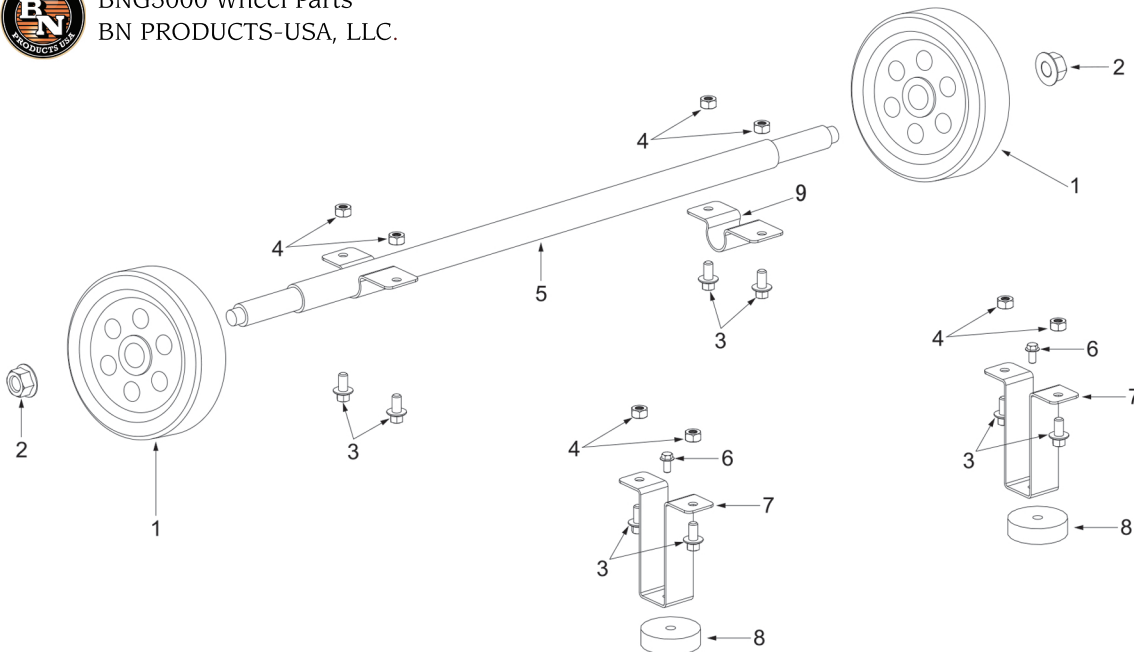

BNG5000 Stator & Rotor Parts
BN PRODUCTS-USA, LLC.

No:	Item ID:	Description
1	GP520-4000-B02-00-00	Stator & Rotor assy. 120/240V, 60HZ
1.1		Rotor assy.
1.2		Stator assy.
1.3		Brush assy.
1.4		Connecting block assy.
1.5	GP0021-05198-00-01	Bolt, stator M5x198
1.6	GP6177-05000-00-01	Nut M5
1.7		Spring washer Ø5
2	GP520-4100-003-20-00	Washer Ø30xØ10x3
3	GP0021-10250-05-01	Bolt M10x1.25x250
4	GP5789-06175-04-01	Bolt M6x164
5	GP520-4010-001-00-00	Support, stator & rotor
6	GP520-4020-P03-00-00	AVR assy.
7	GP5798-05018-00-01	Bolt M5x18
8	GP520-4060-001-04-00	Bottom cover, stator & rotor
9	GP5789-05010-00-01	Bolt M5x10

BNG5000 Control Panel Parts
BN PRODUCTS-USA, LLC.

No:	Item ID:	Description
1	GP520-3370-H15-04-01	Faceplate, rear cover
2	GP520-3370-H15-04-00	Panel
3	GP520-3405-004-00-00	Key Switch
4	GP520-3370-H15-04-03	Bolt M5x18
5	GP520-3370-H15-04-04	Oil alert indicator
6	GP520-3370-H15-04-05	Circuit breaker
7	GP520-3370-H15-04-06	Bolt M4x8
8	GP520-3370-H15-04-07	AC Current protector
9	GP520-3385-001-00-01	Four hole socket
10	GP520-3385-001-00-01	Three hole socket
11	GP580-3385-004-00-00	Duplex socket (GFCI)
12	GP520-3370-001-00-09	Digital display module
13	GP520-3370-H15-04-12	AC Current protector
14	GP520-3370-H15-04-13	DC negative pole
15	GP520-3370-H15-04-14	DC positive pole
16	GP520-3370-H15-04-15	Ground terminal
17	GP520-3370-H15-04-16	Idle speed switch

BNG5000 Wheel Parts
BN PRODUCTS-USA, LLC.

No:	Item ID:	Description
1	GP524-3332-014-00-00	Solid Wheel
2	GP6177-12000-07-01	Nut M12x1.75
3	GP5787-08016-00-01	Bolt M8x16
4	GP6177-08000-00-01	Nut M8
5	GP520-3335-S01-04-00	Axle Ø18x660
6	GP5787-06012-00-01	Bolt M6x12
7	GP520-3334-001-04-00	Leg
8	GP520-3360-003-00-00	Foot
9	GP520-3330-122-04-04	Axle Bracket