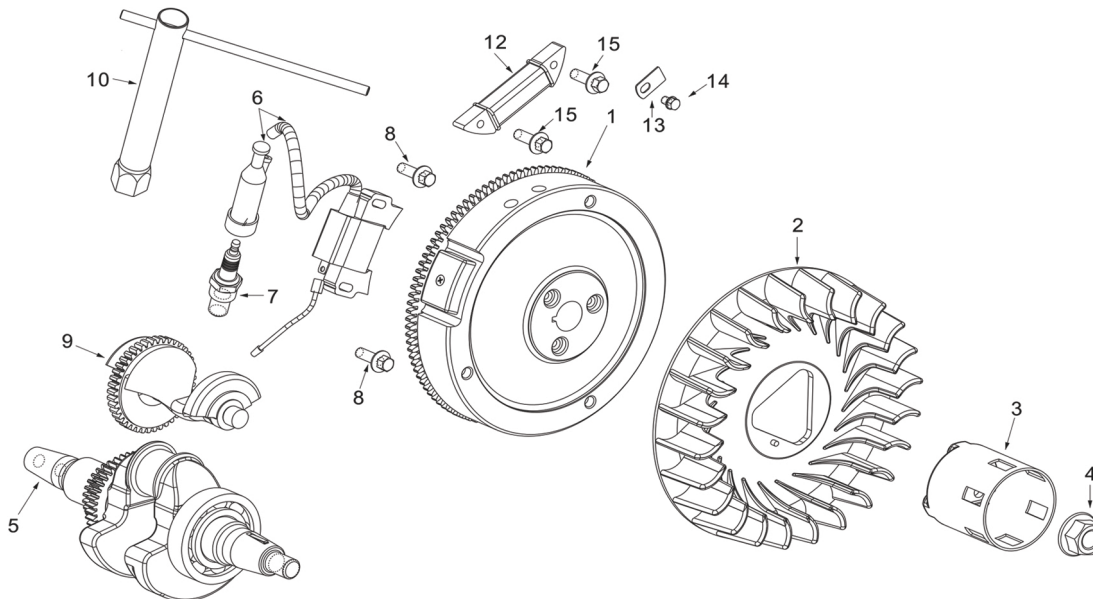

BNG5000-Parts-Manual-03-2019.indd

BNG5000 Crankcase Parts
BN PRODUCTS-USA, LLC.

No:	Item ID:	Description
1	GPD88-1000-E01-00-00	Crankcase Body 5GF
2	GP188-1100-001-00-00	Sway bar
3	GP188-1110-001-67-00	Washer, Sway bar Ø17x8.3x1
4	GP188-1120-001-00-00	Split clip
5	GP188-1220-001-00-00	Wire hoop
6	GP168-1200-001-00-00	Current amplifier
7	GP188-0270-001-00-00	Ball bearing 6202
8	GP188-3150-001-00-00	Oil Seal Ø35xØ52x7
9	GP188-1020-002-00-001	Oil sensor assy.
10	GP188-1260-001-66-00	Washer, Drain bolt Ø20.5xØ12.3
11	GP188-1250-001-00-20	Drain bolt M12x1.5x15
12	GP5787-06012-00-01	Bolt M6X12
13	GP5787-06014-00-01	Bolt M6X14
14	GP188-3170-001-00-00	Set pin Ø8x14
15	GP188-2065-001-00-00	Rubberwreath, Crankcase
16	GP188-3150-003-00-00	Oil seal, Sway bar Ø8xØ14x4

BNG5000 Crankshaft Parts
BN PRODUCTS-USA, LLC.

No:	Item ID:	Description
1	GPD88-2040-001-00-00	Flywheel
2	GP188-2030-E01-63-00	Flywheel fan
3	GP188-2020-001-00-00	Starter sleeve
4	GP6177-16000-06-01	Nut, Flywheel M16x1.5
5	GP188-0180-005-60-00	Crankshaft.
6	GP188-2100-C02-00-00	Ignition coil.
7	GP168-2160-001-00-00	Spark plug. F6RTC, F7RTC
8	GP5787-06025-22-01	Bolt M6x25
9	GP188-1060-001-00-00	Balance spindle
10	GP168-2180-001-00-00	Wrench, Spark plug 155mm
12	GPD88-2050-001-00-00	Charge coil
13	GPD88-2090-001-00-00	Fixer, Charge coil
14	GP5787-06008-00-01	Bolt M6x8
15	GP5787-06030-00-01	Bolt M6x30