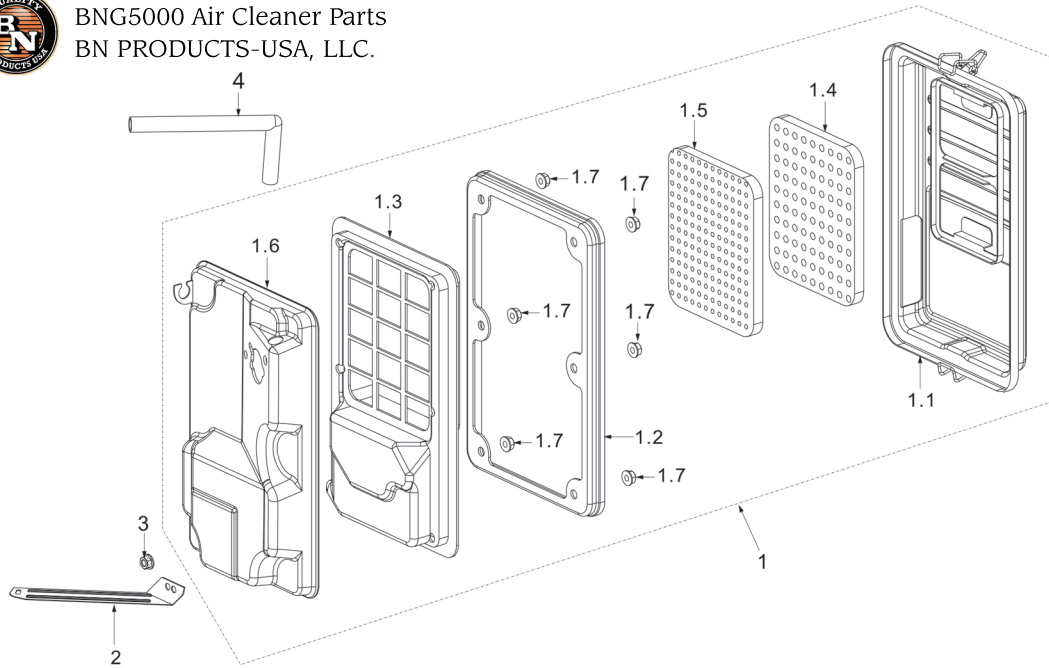

BNG5000 Air Cleaner Parts
BN PRODUCTS-USA, LLC.

No:	Item ID:	Description
1	GP188-2280-C03-00-00	Air cleaner assy.
1.1		Lower case cover
1.2		Rubber seal, air cleaner
1.3		Support case
1.4	GP188-2280-C03-00-02	Foam filter B High density
1.5	GP188-2280-C03-00-01	Foam filter A Low density
1.6		Upper case cover
1.7		Nut M5
2	GPT92-2290-001-00-00	Support, air cleaner
3	GP6177-06000-00-01	Nut M6
4	GPT92-2370-001-00-00	Air duct