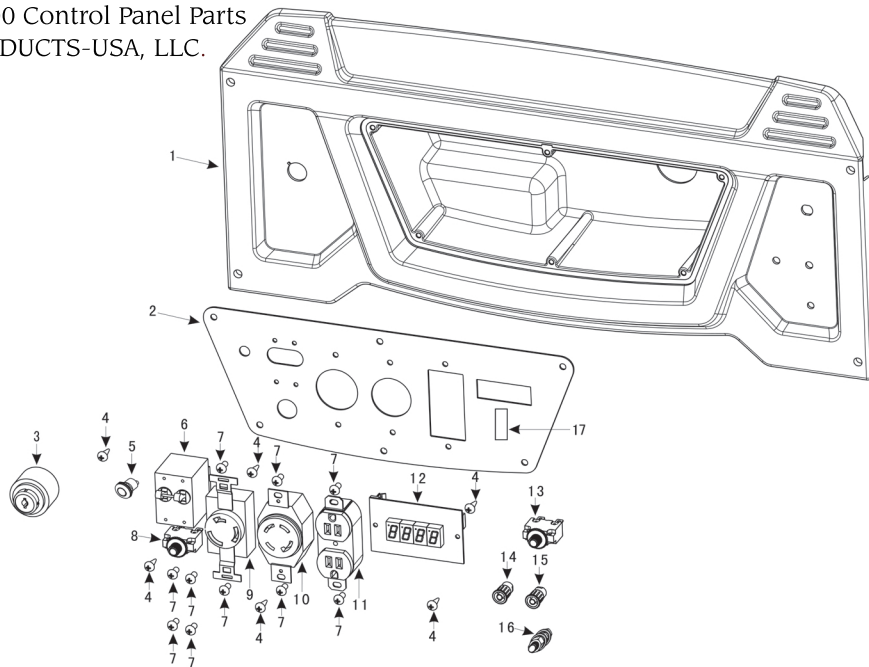

BNG5000 Control Panel Parts
BN PRODUCTS-USA, LLC.

No:	Item ID:	Description
1	GP520-3370-H15-04-01	Faceplate, rear cover
2	GP520-3370-H15-04-00	Panel
3	GP520-3405-004-00-00	Key Switch
4	GP520-3370-H15-04-03	Bolt M5x18
5	GP520-3370-H15-04-04	Oil alert indicator
6	GP520-3370-H15-04-05	Circuit breaker
7	GP520-3370-H15-04-06	Bolt M4x8
8	GP520-3370-H15-04-07	AC Current protector
9	GP520-3385-001-00-01	Four hole socket
10	GP520-3385-001-00-01	Three hole socket
11	GP580-3385-004-00-00	Duplex socket (GFCI)
12	GP520-3370-001-00-09	Digital display module
13	GP520-3370-H15-04-12	AC Current protector
14	GP520-3370-H15-04-13	DC negative pole
15	GP520-3370-H15-04-14	DC positive pole
16	GP520-3370-H15-04-15	Ground terminal
17	GP520-3370-H15-04-16	Idle speed switch