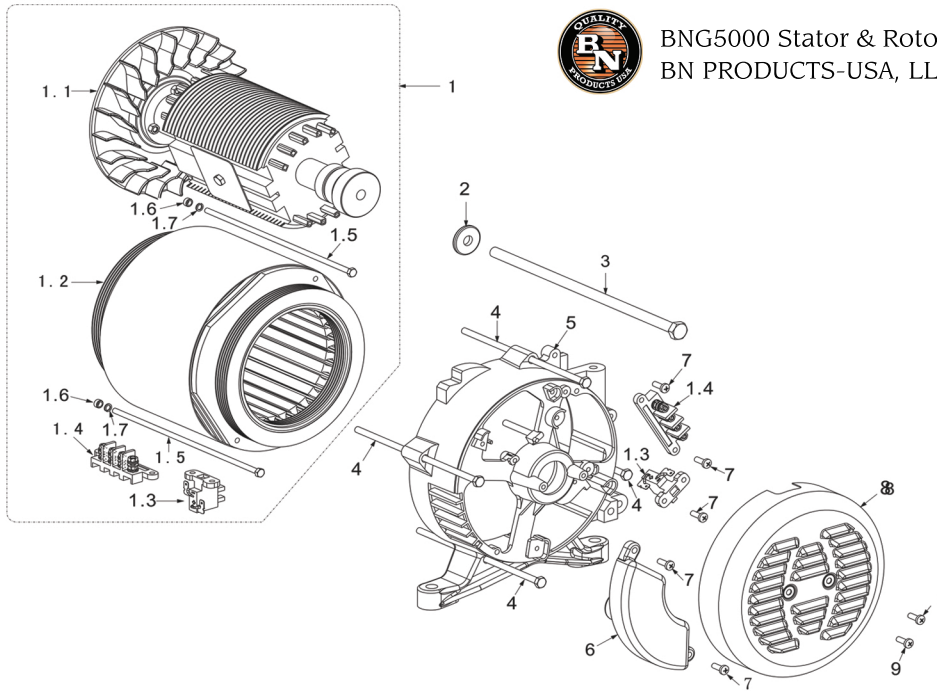

BNG5000 Stator & Rotor Parts
BN PRODUCTS-USA, LLC.

No:	Item ID:	Description
1	GP520-4000-B02-00-00	Stator & Rotor assy. 120/240V, 60HZ
1.1		Rotor assy.
1.2		Stator assy.
1.3		Brush assy.
1.4		Connecting block assy.
1.5	GP0021-05198-00-01	Bolt, stator M5x198
1.6	GP6177-05000-00-01	Nut M5
1.7		Spring washer Ø5
2	GP520-4100-003-20-00	Washer Ø30xØ10x3
3	GP0021-10250-05-01	Bolt M10x1.25x250
4	GP5789-06175-04-01	Bolt M6x164
5	GP520-4010-001-00-00	Support, stator & rotor
6	GP520-4020-P03-00-00	AVR assy.
7	GP5798-05018-00-01	Bolt M5x18
8	GP520-4060-001-04-00	Bottom cover, stator & rotor
9	GP5789-05010-00-01	Bolt M5x10