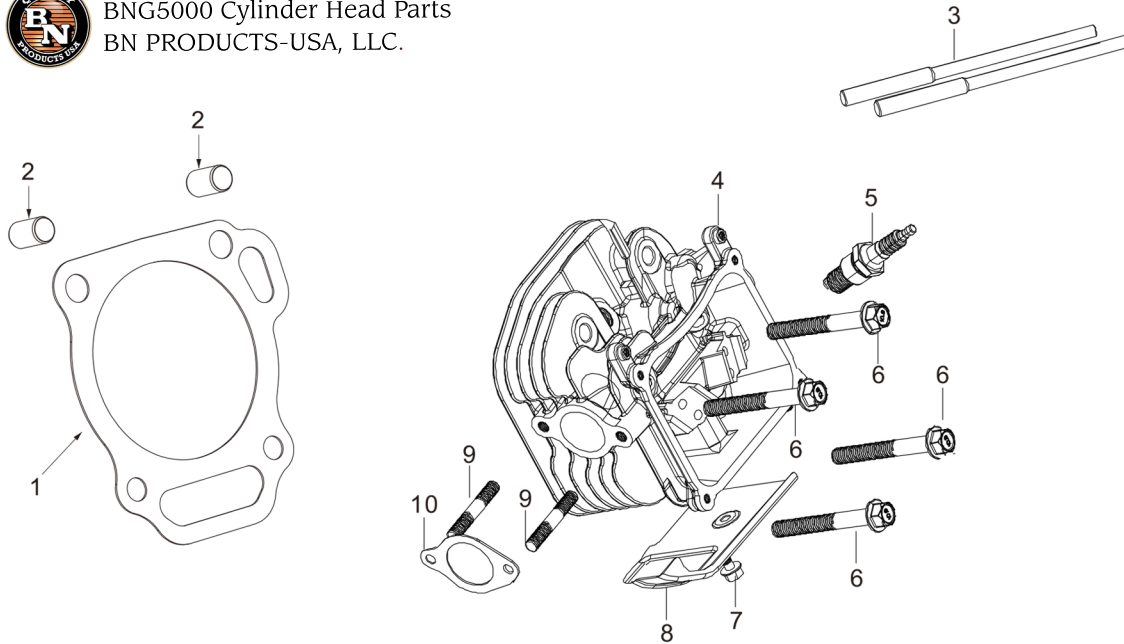

BNG5000 Crankshaft Parts
BN PRODUCTS-USA, LLC.

No:	Item ID:	Description
1	GPD88-2040-001-00-00	Flywheel
2	GP188-2030-E01-63-00	Flywheel fan
3	GP188-2020-001-00-00	Starter sleeve
4	GP6177-16000-06-01	Nut, Flywheel M16x1.5
5	GP188-0180-005-60-00	Crankshaft.
6	GP188-2100-C02-00-00	Ignition coil.
7	GP168-2160-001-00-00	Spark plug. F6RTC, F7RTC
8	GP5787-06025-22-01	Bolt M6x25
9	GP188-1060-001-00-00	Balance spindle
10	GP168-2180-001-00-00	Wrench, Spark plug 155mm
12	GPD88-2050-001-00-00	Charge coil
13	GPD88-2090-001-00-00	Fixer, Charge coil
14	GP5787-06008-00-01	Bolt M6x8
15	GP5787-06030-00-01	Bolt M6x30

BNG5000 Crankcase Cover Parts
BN PRODUCTS-USA, LLC.

No:	Item ID:	Description
1	GP188-1010-002-00-00	Crankcase cover
2	GP188-3150-001-00-00	Oil Seal Ø35xØ52x7
3	GP188-0280-001-00-00	Ball bearing 6207
4	GP188-3040-004-00-00	Gasket, Crankcase
5	GP520-1230-001-16-00	Oil dip stick assy.
5.1		Oil dip stick & refill plug
5.2		Seal, Oil gauge
6	GP5787-08042-00-01	Bolt M8x42
7	GP188-1370-002-00-00	Baffle, Crankcase cover
8	GP188-0270-001-00-00	Ball bearing 6202
9	GP188-1070-001-00-00	Centrifugal gear parts
9.1		Washer, Slip cap Ø12.8x6.7x1
9.2		Centrifugal gear assy.
9.3		Center axis
9.4		Clip, Center axis
9.5		Slip cap
10	GP5789-05010-00-01	Screw M5X1

BNG5000 Cylinder Head Parts
BN PRODUCTS-USA, LLC.

No:	Item ID:	Description
1	GP188-3020-006-00-00	Gasket, Cylinder head
2	GP188-3170-002-00-00	Set pin Ø12x20
3	GP0900-68105-00-01	Stud, Intake Port M6x8x105
4	GP188-0010-C03-00-00	Cylinder Head Assy.
5	GP168-2160-001-00-00	Spark Plug
6	GP5787-10080-05-01	Bolt, M10x1.25x80
7	GP5787-06012-00-01	Bolt, M6x12
8	GP188-2230-C01-00-00	Under Wind Guide
9	GP0900-08037-00-01	Stud, Exhaust Port M8x37
10	GPT92-3100-001-00-00	Gasket