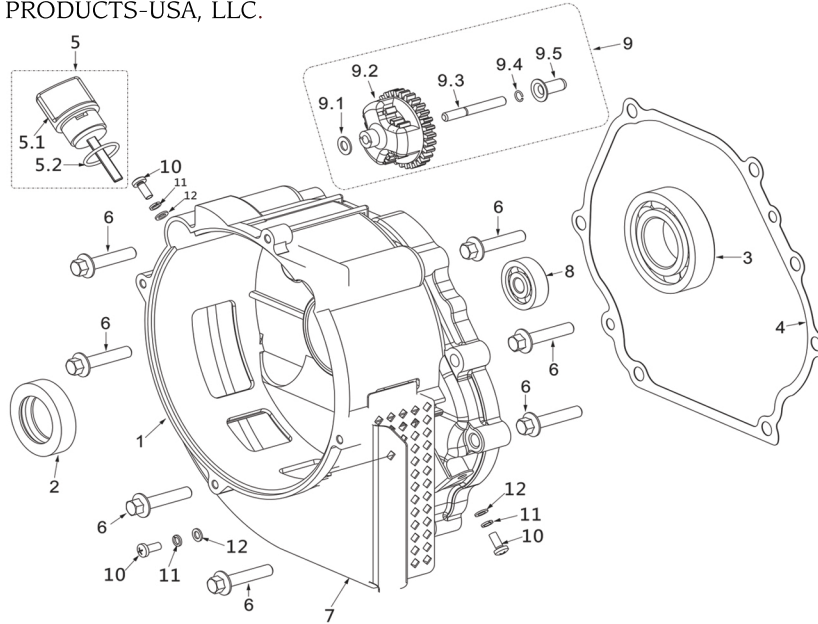

BNG5000 Crankcase Cover Parts
BN PRODUCTS-USA, LLC.

No:	Item ID:	Description
1	GP188-1010-002-00-00	Crankcase cover
2	GP188-3150-001-00-00	Oil Seal Ø35xØ52x7
3	GP188-0280-001-00-00	Ball bearing 6207
4	GP188-3040-004-00-00	Gasket, Crankcase
5	GP520-1230-001-16-00	Oil dip stick assy.
5.1		Oil dip stick & refill plug
5.2		Seal, Oil gauge
6	GP5787-08042-00-01	Bolt M8x42
7	GP188-1370-002-00-00	Baffle, Crankcase cover
8	GP188-0270-001-00-00	Ball bearing 6202
9	GP188-1070-001-00-00	Centrifugal gear parts
9.1		Washer, Slip cap Ø12.8x6.7x1
9.2		Centrifugal gear assy.
9.3		Center axis
9.4		Clip, Center axis
9.5		Slip cap
10	GP5789-05010-00-01	Screw M5X1