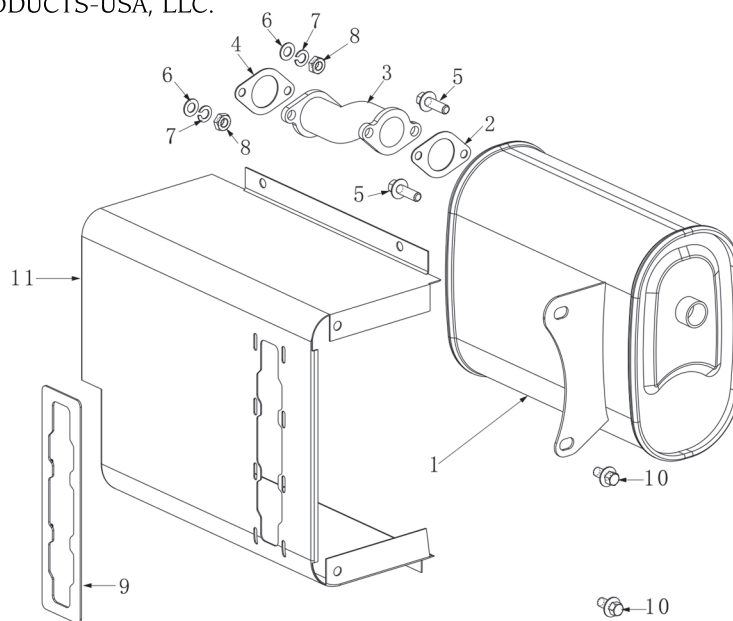

BNG5000 Muffler Parts
BN PRODUCTS-USA, LLC.

No:	Item ID:	Description
1	GP520-2400-012-00-00	Muffler
2	GPT92-3100-002-00-00	Gasket, muffler
3	GPT92-2410-002-00-00	Exhaust pipe
4	GPT92-3100-001-00-00	Gasket, exhaust port
5	GP5787-08025-00-01	Bolt M8x25
6	GP0097-08000-00-01	Washer Ø8
7	GP0093-08000-00-01	Spring washer Ø8
8	GP6170-08000-00-01	Nut M8
9	GP520-2450-001-00-00	Gasket, muffler
10	GP5787-08016-00-01	Bolt M8x16
11	GP500-2425-001-04-00	Inside protector cover, muffler