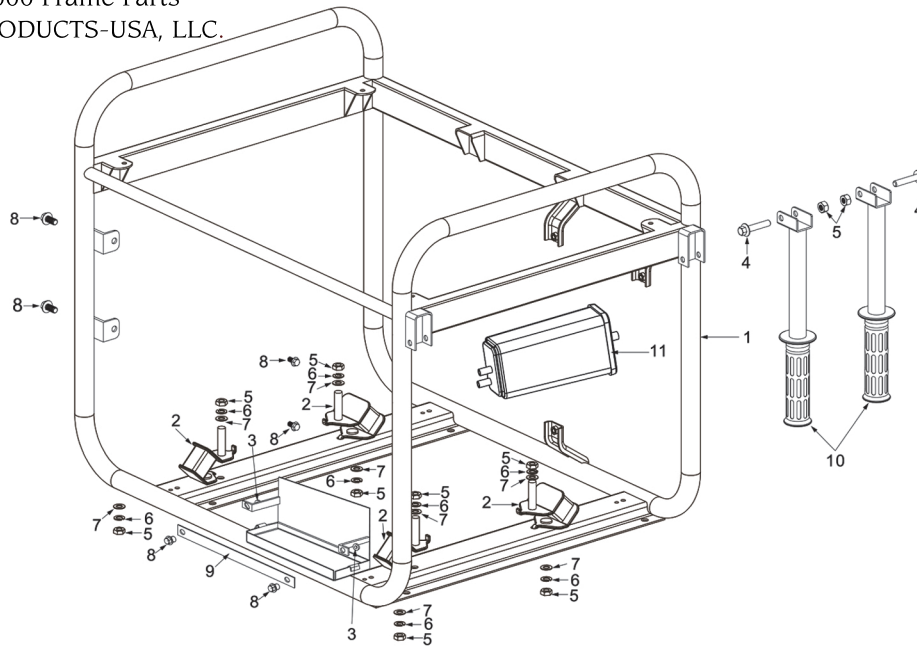

BNG5000 Frame Parts
BN PRODUCTS-USA, LLC.

No:	Item ID:	Description
1	GP500-3331-H15-04-00	Frame
2	GP520-3350-001-00-01	Absorber
3	GP6170-06000-00-01	Nut M6
4	GP5789-08042-00-01	Bolt M8x42
5	GP6177-08000-00-01	Nut M8
6	GP0093-08000-00-01	Spring washer Ø8
7	GP0097-08000-00-01	Washer Ø8
8	GP5787-06012-00-01	Bolt M6x12
9	GP460-3330-102-04-12	Battery Bar
10	GP520-3330-E91-04-05	Handle & Grip
11	GP520-4440-002-00-00	Carbon tank