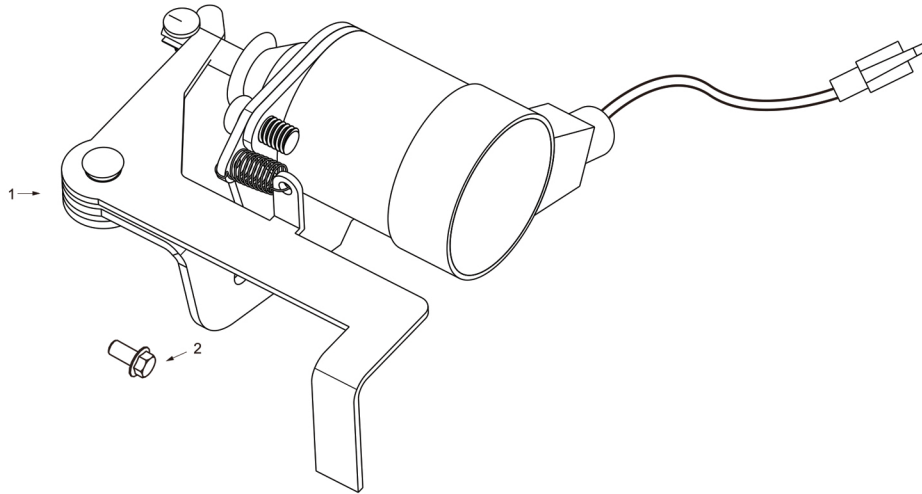

BNG5000 Idle Solenoid Valve Parts
BN PRODUCTS-USA, LLC.

No:	Item ID:	Description
1	GP580-1191-001-00-00	Idle Solenoid Valve
2	GP5787-06012-00-01	Bolt M6x12