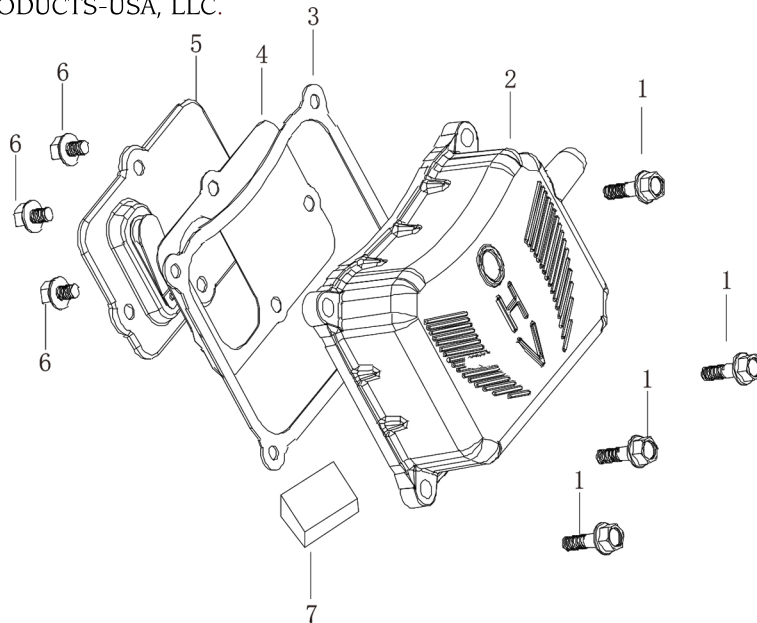

BNG5000 Cylinder Head Cover
BN PRODUCTS-USA, LLC.

No:	Item ID:	Description
1	GP5787-06020-00-01	Bolt, M6x20
2	GPT92-0001-001-00-00	Cylinder Head Cover
3	GPT92-3000-001-00-00	Gasket, Cylinder Head Cover
4	GPT92-7061-002-00-00	Packing, Breather Chamber
5	GPT92-7061-001-00-00	Cap, Breather Chamber
6	GP5787-06008-00-01	Bolt, Flange M6x08
7	GPT92-7080-001-00-00	Oil Strainer 22*19.5*13.5