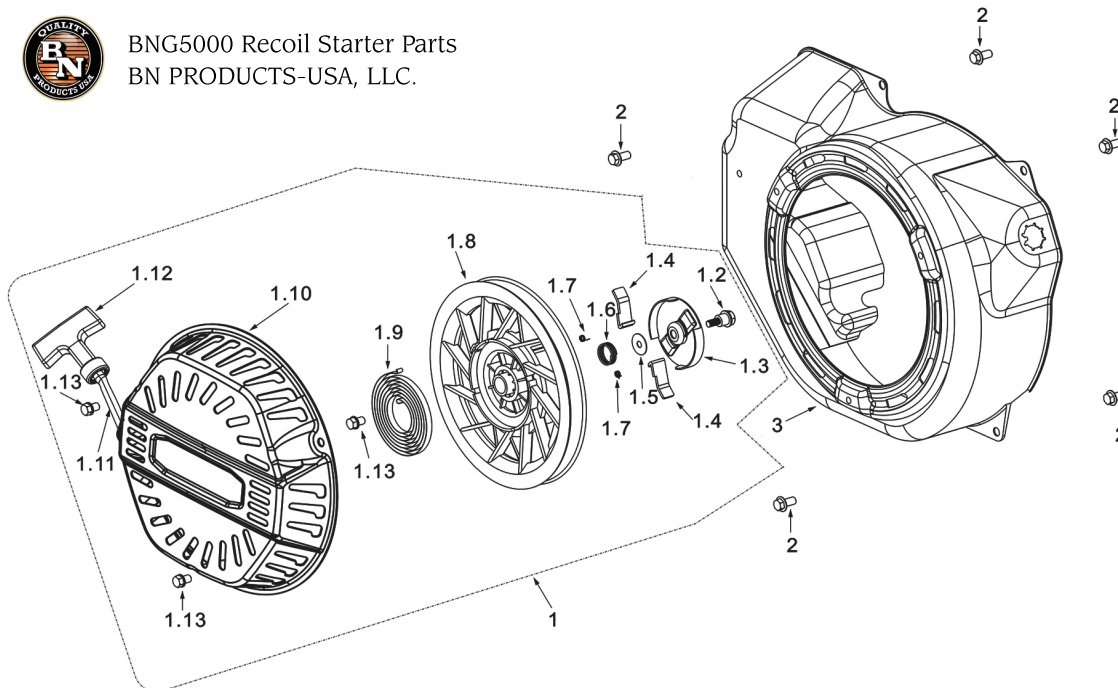

BNG5000 Recoil Starter Parts
BN PRODUCTS-USA, LLC.

No:	Item ID:	Description
1	T92.2000.070.04.02	Recoil starter assy.
1.2		Pivot bolt
1.3		Ratchet guide
1.4		Ratchet
1.5		Washer Ø5xØ17x0.5
1.6		Friction spring Ø16xØ1
1.7		Ratchet spring Ø5.5xØ0.2
1.8		Roller
1.9		Starter spring
1.10		Starter cover
1.11		Rope
1.12		Pulling handle
1.13		Bolt M6x8
2	GP5787-06012-00-01	Bolt M6x12
3	GP188-2000-C02-00-01	Fan cover