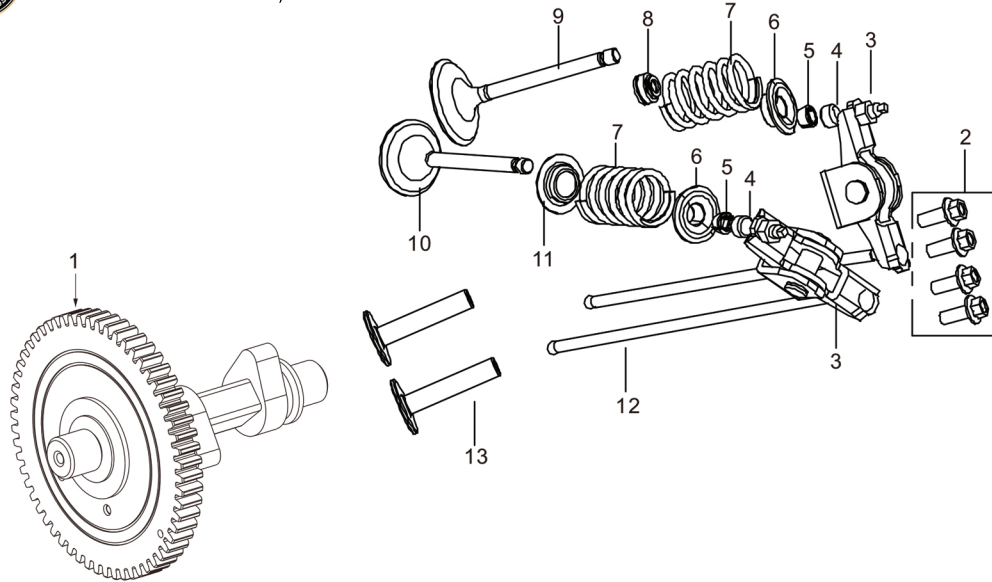

BNG5000 Recoil Starter Parts
BN PRODUCTS-USA, LLC.

No:	Item ID:	Description
1	T92.2000.070.04.02	Recoil starter assy.
1.2		Pivot bolt
1.3		Ratchet guide
1.4		Ratchet
1.5		Washer Ø5xØ17x0.5
1.6		Friction spring Ø16xØ1
1.7		Ratchet spring Ø5.5xØ0.2
1.8		Roller
1.9		Starter spring
1.10		Starter cover
1.11		Rope
1.12		Pulling handle
1.13		Bolt M6x8
2	GP5787-06012-00-01	Bolt M6x12
3	GP188-2000-C02-00-01	Fan cover

BNG5000 Cylinder Head Parts
BN PRODUCTS-USA, LLC.

No:	Item ID:	Description
1	GP188-3020-006-00-00	Gasket, Cylinder head
2	GP188-3170-002-00-00	Set pin Ø12x20
3	GP0900-68105-00-01	Stud, Intake Port M6x8x105
4	GP188-0010-C03-00-00	Cylinder Head Assy.
5	GP168-2160-001-00-00	Spark Plug
6	GP5787-10080-05-01	Bolt, M10x1.25x80
7	GP5787-06012-00-01	Bolt, M6x12
8	GP188-2230-C01-00-00	Under Wind Guide
9	GP0900-08037-00-01	Stud, Exhaust Port M8x37
10	GPT92-3100-001-00-00	Gasket

BNG5000 Cylinder Head Cover
BN PRODUCTS-USA, LLC.

No:	Item ID:	Description
1	GP5787-06020-00-01	Bolt, M6x20
2	GPT92-0001-001-00-00	Cylinder Head Cover
3	GPT92-3000-001-00-00	Gasket, Cylinder Head Cover
4	GPT92-7061-002-00-00	Packing, Breather Chamber
5	GPT92-7061-001-00-00	Cap, Breather Chamber
6	GP5787-06008-00-01	Bolt, Flange M6x08
7	GPT92-7080-001-00-00	Oil Strainer 22*19.5*13.5

BNG5000 Camshaft Parts
BN PRODUCTS-USA, LLC.

No:	Item ID:	Description
1	GP188-1040-005-00-00	Camshaft assy.
2	GP5787-06012-00-01	Bolt, M6x12
3	GPT92-0100-001-00-00	Rocker assy.
4	GP188-0090-001-00-00	Cap, Exhaust Valve
5	GPT92-1120.001.00.00	Valve Collet
6	GPT92-0060-001-00-00	Retainer, Valve Spring
7	GPT92-0040-001-00-00	Spring, Valve
8	GP188-0085-001-00-00	Oil Seal, Intake Valve
9	GPT92-0020-001-00-00	Intake Valve Ø39.5
10	GPT92-0030-001-00-00	Exhaust Valve Ø34
11	GP188-0080-001-00-00	Spring Under Seat, Exhaust Valve
12	GPT92-0160-002-00-00	Push Rod
13	GP188-1030-001-00-00	Tappet