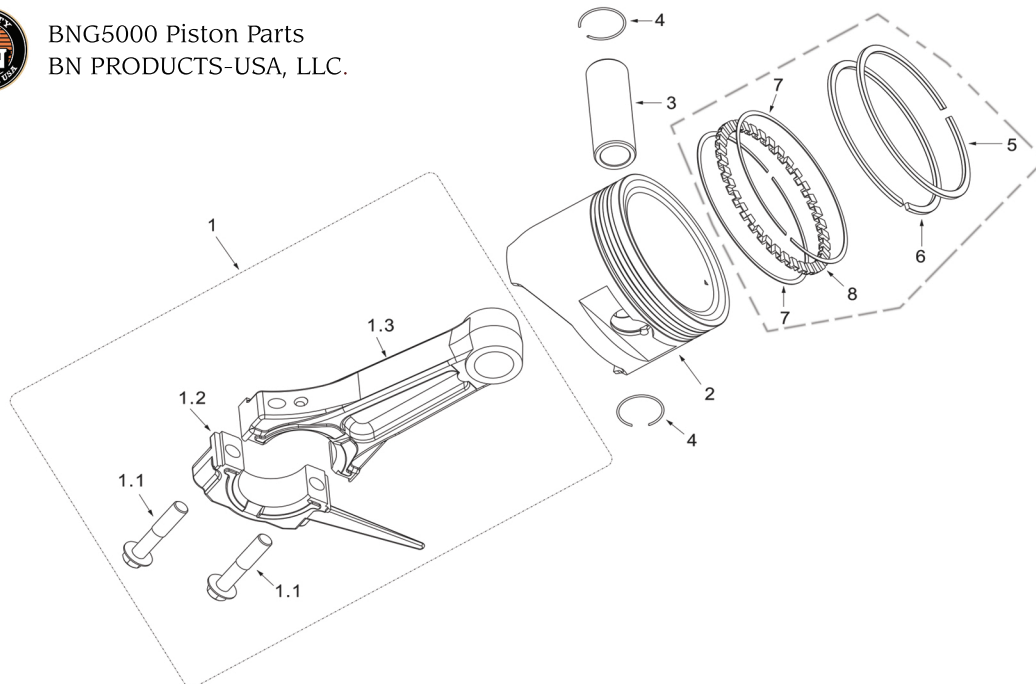

BNG5000 Cylinder Head Parts
BN PRODUCTS-USA, LLC.

No:	Item ID:	Description
1	GP188-3020-006-00-00	Gasket, Cylinder head
2	GP188-3170-002-00-00	Set pin Ø12x20
3	GP0900-68105-00-01	Stud, Intake Port M6x8x105
4	GP188-0010-C03-00-00	Cylinder Head Assy.
5	GP168-2160-001-00-00	Spark Plug
6	GP5787-10080-05-01	Bolt, M10x1.25x80
7	GP5787-06012-00-01	Bolt, M6x12
8	GP188-2230-C01-00-00	Under Wind Guide
9	GP0900-08037-00-01	Stud, Exhaust Port M8x37
10	GPT92-3100-001-00-00	Gasket

BNG5000 Cylinder Head Cover
BN PRODUCTS-USA, LLC.

No:	Item ID:	Description
1	GP5787-06020-00-01	Bolt, M6x20
2	GPT92-0001-001-00-00	Cylinder Head Cover
3	GPT92-3000-001-00-00	Gasket, Cylinder Head Cover
4	GPT92-7061-002-00-00	Packing, Breather Chamber
5	GPT92-7061-001-00-00	Cap, Breather Chamber
6	GP5787-06008-00-01	Bolt, Flange M6x08
7	GPT92-7080-001-00-00	Oil Strainer 22*19.5*13.5

BNG5000 Camshaft Parts
BN PRODUCTS-USA, LLC.

No:	Item ID:	Description
1	GP188-1040-005-00-00	Camshaft assy.
2	GP5787-06012-00-01	Bolt, M6x12
3	GPT92-0100-001-00-00	Rocker assy.
4	GP188-0090-001-00-00	Cap, Exhaust Valve
5	GPT92-1120.001.00.00	Valve Collet
6	GPT92-0060-001-00-00	Retainer, Valve Spring
7	GPT92-0040-001-00-00	Spring, Valve
8	GP188-0085-001-00-00	Oil Seal, Intake Valve
9	GPT92-0020-001-00-00	Intake Valve Ø39.5
10	GPT92-0030-001-00-00	Exhaust Valve Ø34
11	GP188-0080-001-00-00	Spring Under Seat, Exhaust Valve
12	GPT92-0160-002-00-00	Push Rod
13	GP188-1030-001-00-00	Tappet

BNG5000 Piston Parts
BN PRODUCTS-USA, LLC.

No:	Item ID:	Description
1	GP188-0190-001-00-00	Connecting rod assy.
1.1		Bolt, Connecting rod
1.2		Cover, Connecting rod
1.3		Body, Connecting rod
2	GP188-0200-002-00-00	Piston
3	GP188-0220-001-00-00	Piston pin Ø20xØ14x62
4	GP188-0230-001-00-00	Clip, Piston pin Ø21.5xØ1
K	GP188-0210-E01-00-00	Ring Kit
5	GP188-0210-E01-00-01	First air ring
6	GP188-0210-E01-00-02	Second air ring
7	GP188-0210-E01-00-03	Set off ring
8	GP188-0210-E01-00-04	Scraper ring